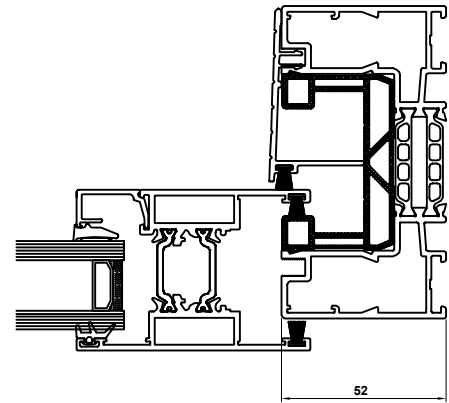

**VISOGLIDE PLUS ASSEMBLY DRAWINGS
 SLIM INTERLOCK DETAILS**

Outside
 Standard Slim Interlock

- VG510 - Two Track Outer Frame
- VG520 - Sash
- VG535 - Internal Slim Interlock
- VG536 - External Standard Slim Interlock
- VG552 - PVC Interlock
- VG537 - Interlock Cover
- VG565 - 28mm Glazing Bead

Outside
 Heavy Duty Slim Interlock

- VG510 - Two Track Outer Frame
- VG520 - Sash
- VG535 - Internal Slim Interlock
- VG539 - External Heavy Duty Slim Interlock
- VG552 - PVC Interlock
- VG537 - Interlock Cover
- VG565 - 28mm Glazing Bead