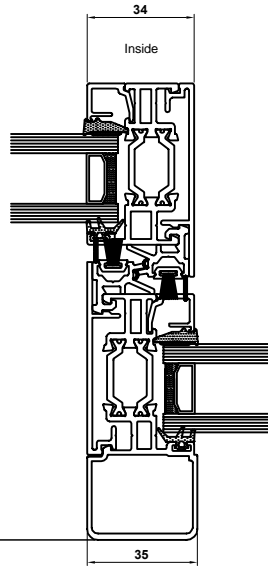

**VISOGLIDE PLUS ASSEMBLY DRAWINGS
 SLIM INTERLOCK DETAILS**

Outside
 Standard Slim Interlock

- VG510 - Two Track Outer Frame
- VG520 - Sash
- VG535 - Internal Slim Interlock
- VG536 - External Standard Slim Interlock
- VG552 - PVC Interlock
- VG537 - Interlock Cover
- VG565 - 28mm Glazing Bead

Outside
 Heavy Duty Slim Interlock

- VG510 - Two Track Outer Frame
- VG520 - Sash
- VG535 - Internal Slim Interlock
- VG539 - External Heavy Duty Slim Interlock
- VG552 - PVC Interlock
- VG537 - Interlock Cover
- VG565 - 28mm Glazing Bead