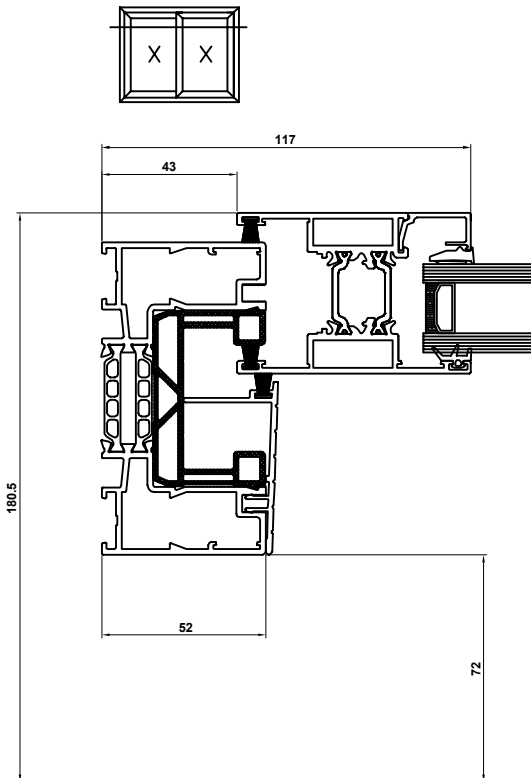

**VISOGLIDE PLUS ASSEMBLY DRAWINGS
 SLIM INTERLOCK DETAILS**

Outside
 Standard Slim Interlock

- VG510 - Two Track Outer Frame
- VG520 - Sash
- VG535 - Internal Slim Interlock
- VG536 - External Standard Slim Interlock
- VG552 - PVC Interlock
- VG537 - Interlock Cover
- VG565 - 28mm Glazing Bead

Outside
 Heavy Duty Slim Interlock

- VG510 - Two Track Outer Frame
- VG520 - Sash
- VG535 - Internal Slim Interlock
- VG539 - External Heavy Duty Slim Interlock
- VG552 - PVC Interlock
- VG537 - Interlock Cover
- VG565 - 28mm Glazing Bead