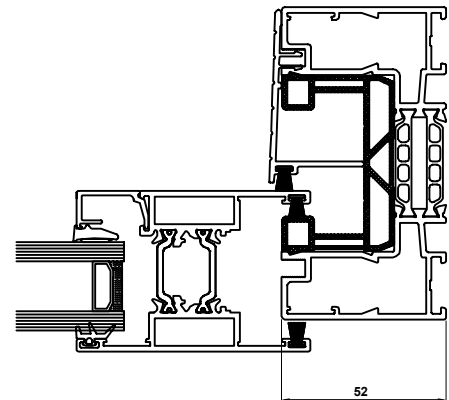

**VISOGLIDE PLUS ASSEMBLY DRAWINGS
 SLIM INTERLOCK DETAILS**

Outside
 Standard Slim Interlock

- VG510 - Two Track Outer Frame
- VG520 - Sash
- VG535 - Internal Slim Interlock
- VG536 - External Standard Slim Interlock
- VG552 - PVC Interlock
- VG537 - Interlock Cover
- VG565 - 28mm Glazing Bead

Outside
 Heavy Duty Slim Interlock

- VG510 - Two Track Outer Frame
- VG520 - Sash
- VG535 - Internal Slim Interlock
- VG539 - External Heavy Duty Slim Interlock
- VG552 - PVC Interlock
- VG537 - Interlock Cover
- VG565 - 28mm Glazing Bead