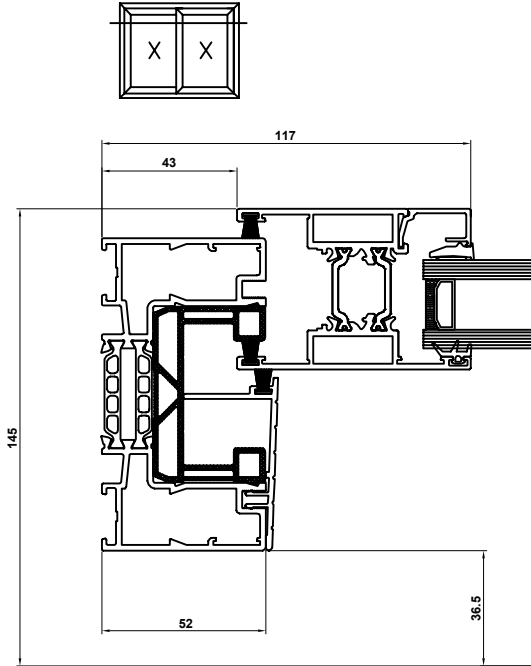

**VISOGLIDE PLUS ASSEMBLY DRAWINGS
 SLIM INTERLOCK DETAILS**

Outside
 Standard Slim Interlock

- VG510 - Two Track Outer Frame
- VG520 - Sash
- VG535 - Internal Slim Interlock
- VG536 - External Standard Slim Interlock
- VG552 - PVC Interlock
- VG537 - Interlock Cover
- VG565 - 28mm Glazing Bead

Outside
 Heavy Duty Slim Interlock

- VG510 - Two Track Outer Frame
- VG520 - Sash
- VG535 - Internal Slim Interlock
- VG539 - External Heavy Duty Slim Interlock
- VG552 - PVC Interlock
- VG537 - Interlock Cover
- VG565 - 28mm Glazing Bead