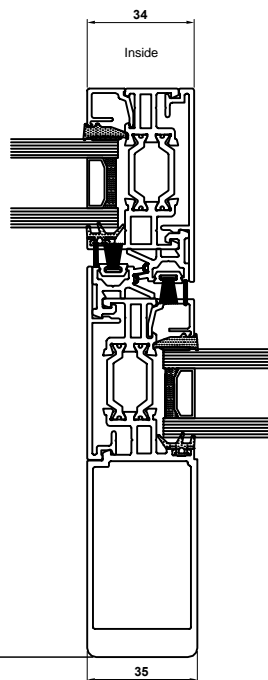

**VISOGLIDE PLUS ASSEMBLY DRAWINGS
 SLIM INTERLOCK DETAILS**

Outside
 Standard Slim Interlock

- VG510 - Two Track Outer Frame
- VG520 - Sash
- VG535 - Internal Slim Interlock
- VG536 - External Standard Slim Interlock
- VG552 - PVC Interlock
- VG537 - Interlock Cover
- VG565 - 28mm Glazing Bead

Outside
 Heavy Duty Slim Interlock

- VG510 - Two Track Outer Frame
- VG520 - Sash
- VG535 - Internal Slim Interlock
- VG539 - External Heavy Duty Slim Interlock
- VG552 - PVC Interlock
- VG537 - Interlock Cover
- VG565 - 28mm Glazing Bead