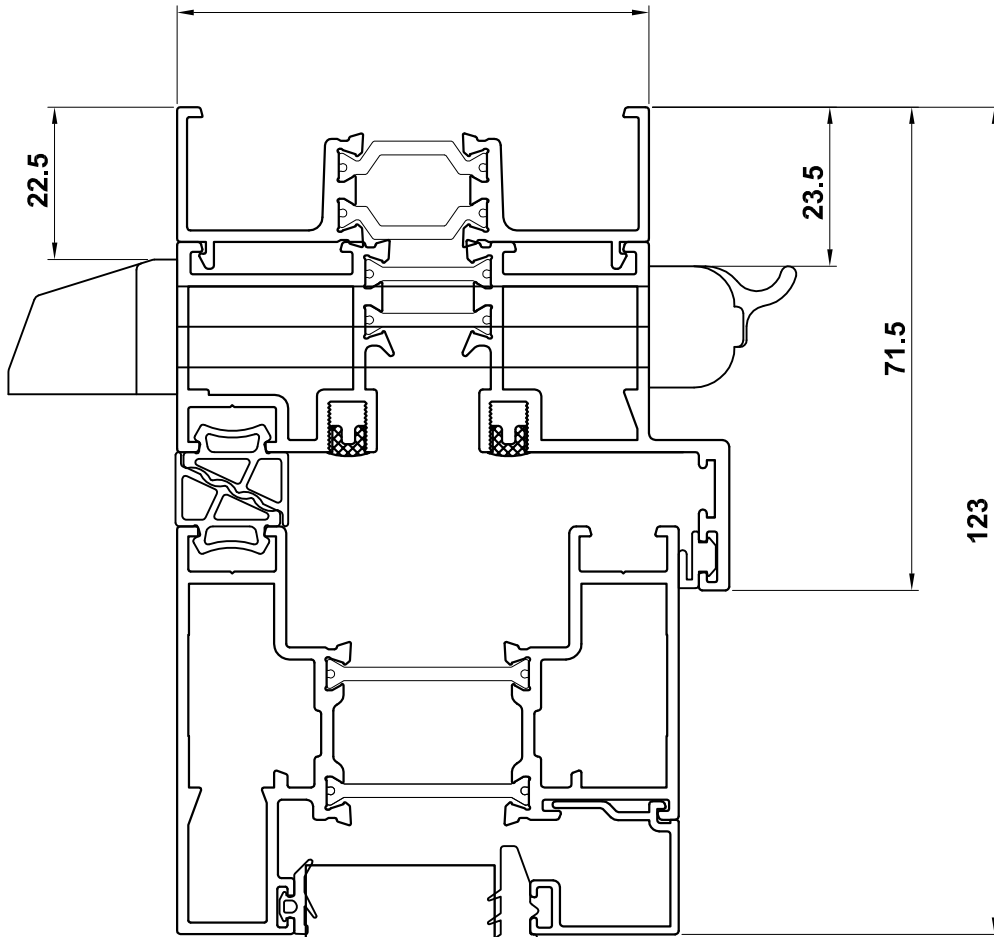

## VISOFOLD 1000 SYSTEM ASSEMBLY DRAWINGS JAMB & MULLION DETAILS

**DV14N** - Outer Frame  
**DV23** - Sash  
**DV67** - 28mm Glazing

**DV14N** - Outer Frame  
**DV23** - Sash  
**DV67** - 28mm Glazing

**DV23** - Sash  
**DV67** - 28mm Glazing

**VISO FOLD 1000 SYSTEM ASSEMBLY DRAWINGS  
 HEAD & THRESHOLD DETAILS**

**DV14N** - Outer Frame  
**DV23** - Sash  
**DV67** - 28mm Glazing  
**DV559** - Outer Frame Extension

**DV14N** - Outer Frame  
**DV23** - Sash  
**DV67** - 28mm Glazing

**DV271** - Low Threshold, Open Out  
**EUD03** - Low Threshold Ramp  
**DV23** - Sash  
**DV67** - 28mm Glazing