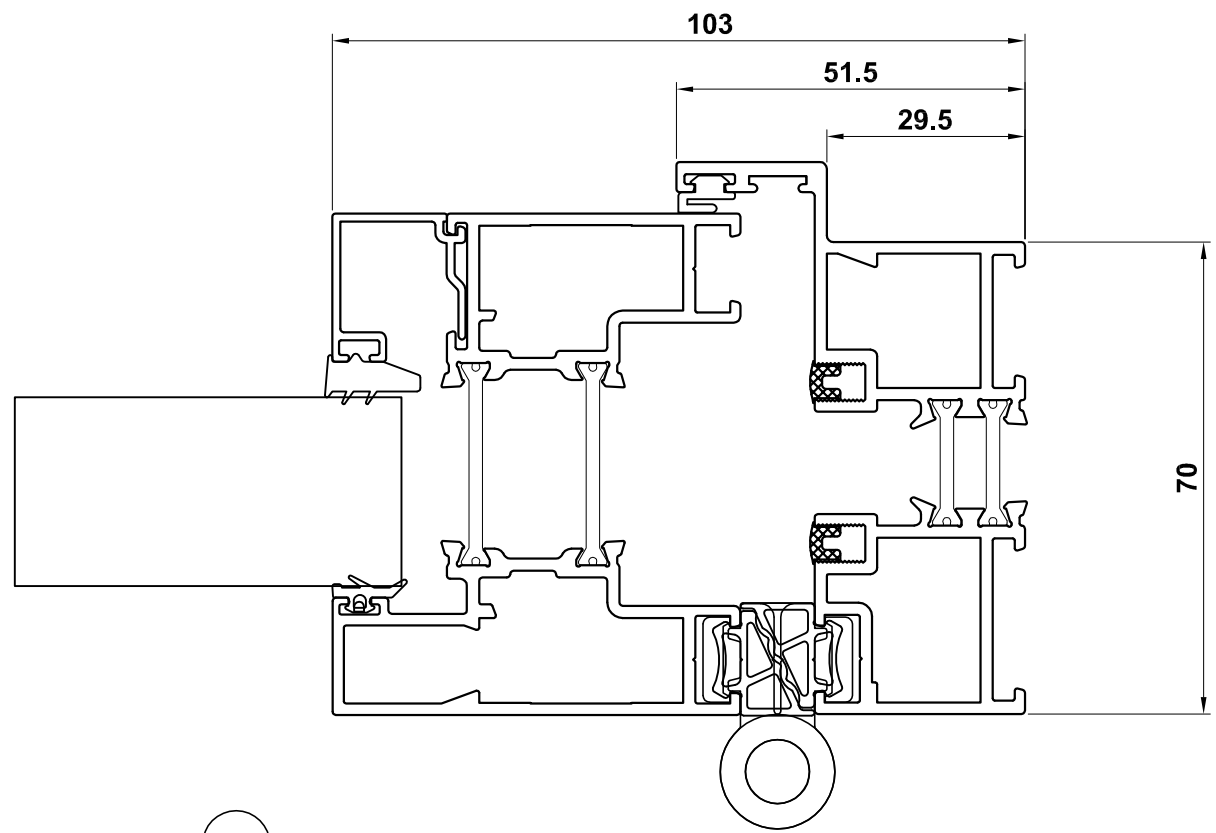

## VISOFOLD 1000 SYSTEM ASSEMBLY DRAWINGS JAMB & MULLION DETAILS

**DV14N** - Outer Frame  
**DV23** - Sash  
**DV67** - 28mm Glazing

**DV14N** - Outer Frame  
**DV23** - Sash  
**DV67** - 28mm Glazing

**DV23** - Sash  
**DV67** - 28mm Glazing

**VISO FOLD 1000 SYSTEM ASSEMBLY DRAWINGS  
 HEAD & THRESHOLD DETAILS**

**DV14N** - Outer Frame  
**DV23** - Sash  
**DV67** - 28mm Glazing  
**DV559** - Outer Frame Extension

**DV14N** - Outer Frame  
**DV23** - Sash  
**DV67** - 28mm Glazing

**DV271** - Low Threshold, Open Out  
**EUD03** - Low Threshold Ramp  
**DV23** - Sash  
**DV67** - 28mm Glazing