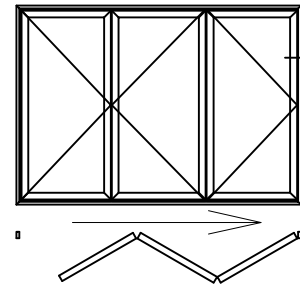

## VISOFOLD 1000 SYSTEM ASSEMBLY DRAWINGS JAMB & MULLION DETAILS

**DV14N** - Outer Frame  
**DV23** - Sash  
**DV67** - 28mm Glazing

**DV14N** - Outer Frame  
**DV23** - Sash  
**DV67** - 28mm Glazing

**DV23** - Sash  
**DV67** - 28mm Glazing

**VISO FOLD 1000 SYSTEM ASSEMBLY DRAWINGS  
 HEAD & THRESHOLD DETAILS**

**DV14N** - Outer Frame  
**DV23** - Sash  
**DV67** - 28mm Glazing  
**DV559** - Outer Frame Extension

**DV14N** - Outer Frame  
**DV23** - Sash  
**DV67** - 28mm Glazing

**DV271** - Low Threshold, Open Out  
**EUD03** - Low Threshold Ramp  
**DV23** - Sash  
**DV67** - 28mm Glazing