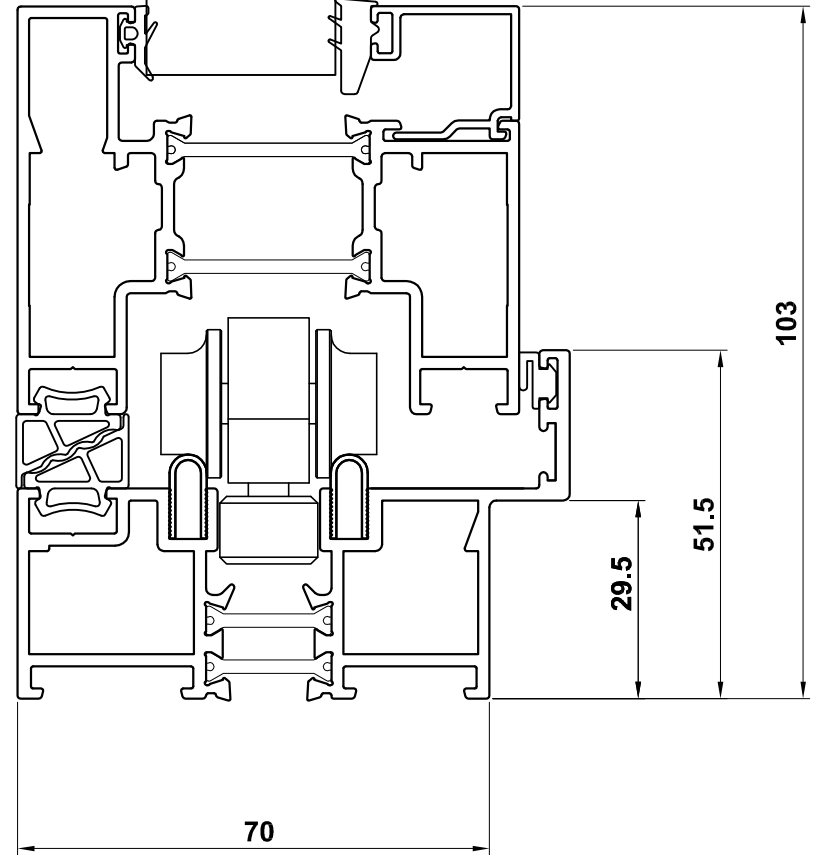

## VISOFOLD 1000 SYSTEM ASSEMBLY DRAWINGS JAMB & MULLION DETAILS

**DV14N** - Outer Frame  
**DV23** - Sash  
**DV67** - 28mm Glazing

**DV14N** - Outer Frame  
**DV23** - Sash  
**DV67** - 28mm Glazing

**DV23** - Sash  
**DV67** - 28mm Glazing

**VISO FOLD 1000 SYSTEM ASSEMBLY DRAWINGS  
 HEAD & THRESHOLD DETAILS**

**DV14N** - Outer Frame  
**DV23** - Sash  
**DV67** - 28mm Glazing  
**DV559** - Outer Frame Extension

**DV14N** - Outer Frame  
**DV23** - Sash  
**DV67** - 28mm Glazing

**DV271** - Low Threshold, Open Out  
**EUD03** - Low Threshold Ramp  
**DV23** - Sash  
**DV67** - 28mm Glazing