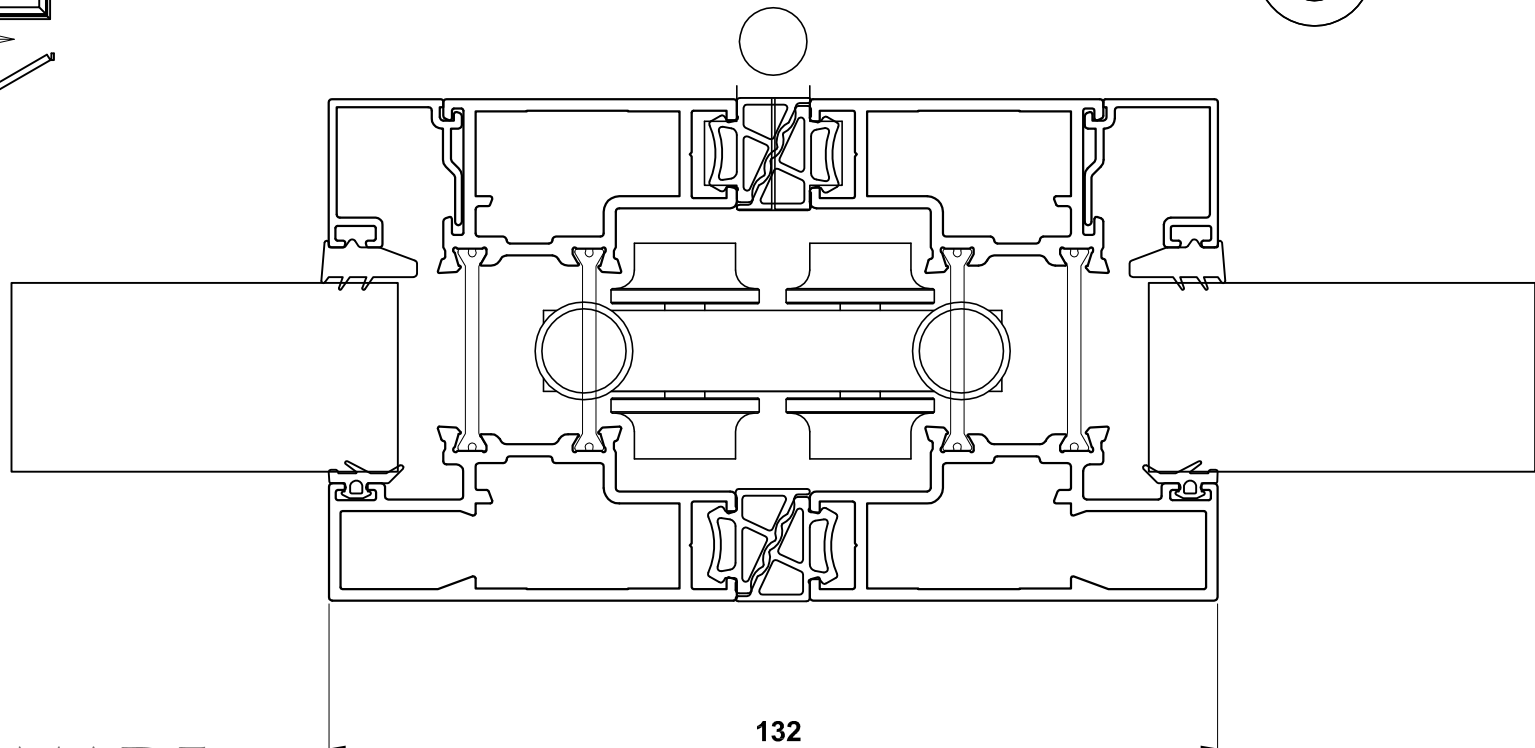

## VISOFOLD 1000 SYSTEM ASSEMBLY DRAWINGS JAMB & MULLION DETAILS

**DV14N** - Outer Frame  
**DV23** - Sash  
**DV67** - 28mm Glazing

**DV14N** - Outer Frame  
**DV23** - Sash  
**DV67** - 28mm Glazing

**DV23** - Sash  
**DV67** - 28mm Glazing

**VISO FOLD 1000 SYSTEM ASSEMBLY DRAWINGS  
 HEAD & THRESHOLD DETAILS**

**DV14N** - Outer Frame  
**DV23** - Sash  
**DV67** - 28mm Glazing  
**DV559** - Outer Frame Extension

**DV14N** - Outer Frame  
**DV23** - Sash  
**DV67** - 28mm Glazing

**DV271** - Low Threshold, Open Out  
**EUD03** - Low Threshold Ramp  
**DV23** - Sash  
**DV67** - 28mm Glazing