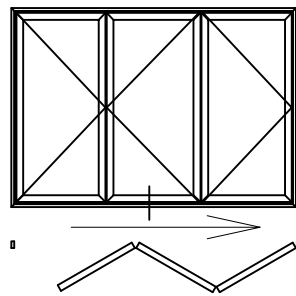

## VISOFOLD 1000 SYSTEM ASSEMBLY DRAWINGS JAMB & MULLION DETAILS

**DV14N** - Outer Frame  
**DV23** - Sash  
**DV67** - 28mm Glazing

**DV14N** - Outer Frame  
**DV23** - Sash  
**DV67** - 28mm Glazing

**DV23** - Sash  
**DV67** - 28mm Glazing

**VISO FOLD 1000 SYSTEM ASSEMBLY DRAWINGS  
 HEAD & THRESHOLD DETAILS**

**DV14N** - Outer Frame  
**DV23** - Sash  
**DV67** - 28mm Glazing  
**DV559** - Outer Frame Extension

**DV14N** - Outer Frame  
**DV23** - Sash  
**DV67** - 28mm Glazing

**DV271** - Low Threshold, Open Out  
**EUD03** - Low Threshold Ramp  
**DV23** - Sash  
**DV67** - 28mm Glazing