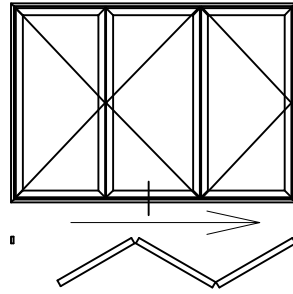

## VISOFOLD 1000 SYSTEM ASSEMBLY DRAWINGS JAMB & MULLION DETAILS

**DV14N** - Outer Frame  
**DV23** - Sash  
**DV67** - 28mm Glazing

**DV14N** - Outer Frame  
**DV23** - Sash  
**DV67** - 28mm Glazing

**DV23** - Sash  
**DV67** - 28mm Glazing

**VISO FOLD 1000 SYSTEM ASSEMBLY DRAWINGS  
 HEAD & THRESHOLD DETAILS**

**DV14N** - Outer Frame  
**DV23** - Sash  
**DV67** - 28mm Glazing  
**DV559** - Outer Frame Extension

**DV14N** - Outer Frame  
**DV23** - Sash  
**DV67** - 28mm Glazing

**DV271** - Low Threshold, Open Out  
**EUD03** - Low Threshold Ramp  
**DV23** - Sash  
**DV67** - 28mm Glazing