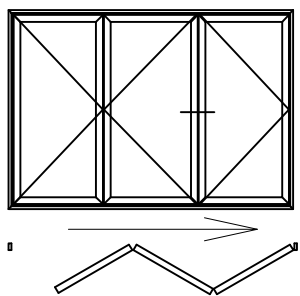

## VISOFOLD 1000 SYSTEM ASSEMBLY DRAWINGS JAMB & MULLION DETAILS

**DV14N** - Outer Frame  
**DV23** - Sash  
**DV67** - 28mm Glazing

**DV14N** - Outer Frame  
**DV23** - Sash  
**DV67** - 28mm Glazing

**DV23** - Sash  
**DV67** - 28mm Glazing

**VISO FOLD 1000 SYSTEM ASSEMBLY DRAWINGS  
 HEAD & THRESHOLD DETAILS**

**DV14N** - Outer Frame  
**DV23** - Sash  
**DV67** - 28mm Glazing  
**DV559** - Outer Frame Extension

**DV14N** - Outer Frame  
**DV23** - Sash  
**DV67** - 28mm Glazing

**DV271** - Low Threshold, Open Out  
**EUD03** - Low Threshold Ramp  
**DV23** - Sash  
**DV67** - 28mm Glazing