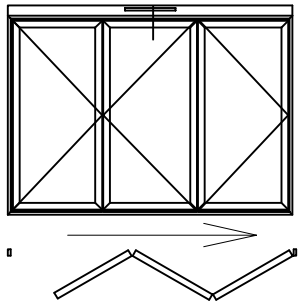

## VISOFOLD 1000 SYSTEM ASSEMBLY DRAWINGS JAMB & MULLION DETAILS

**DV14N** - Outer Frame  
**DV23** - Sash  
**DV67** - 28mm Glazing

**DV14N** - Outer Frame  
**DV23** - Sash  
**DV67** - 28mm Glazing

**DV23** - Sash  
**DV67** - 28mm Glazing

**VISO FOLD 1000 SYSTEM ASSEMBLY DRAWINGS  
 HEAD & THRESHOLD DETAILS**

**DV14N** - Outer Frame  
**DV23** - Sash  
**DV67** - 28mm Glazing  
**DV559** - Outer Frame Extension

**DV14N** - Outer Frame  
**DV23** - Sash  
**DV67** - 28mm Glazing

**DV271** - Low Threshold, Open Out  
**EUD03** - Low Threshold Ramp  
**DV23** - Sash  
**DV67** - 28mm Glazing