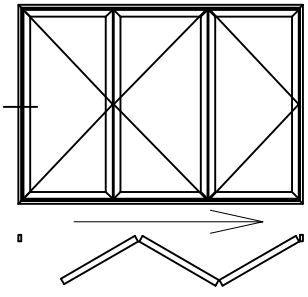

## VISOFOLD 1000 SYSTEM ASSEMBLY DRAWINGS JAMB & MULLION DETAILS

**DV14N** - Outer Frame  
**DV23** - Sash  
**DV67** - 28mm Glazing

**DV14N** - Outer Frame  
**DV23** - Sash  
**DV67** - 28mm Glazing

**DV23** - Sash  
**DV67** - 28mm Glazing

**VISO FOLD 1000 SYSTEM ASSEMBLY DRAWINGS  
 HEAD & THRESHOLD DETAILS**

**DV14N** - Outer Frame  
**DV23** - Sash  
**DV67** - 28mm Glazing  
**DV559** - Outer Frame Extension

**DV14N** - Outer Frame  
**DV23** - Sash  
**DV67** - 28mm Glazing

**DV271** - Low Threshold, Open Out  
**EUD03** - Low Threshold Ramp  
**DV23** - Sash  
**DV67** - 28mm Glazing