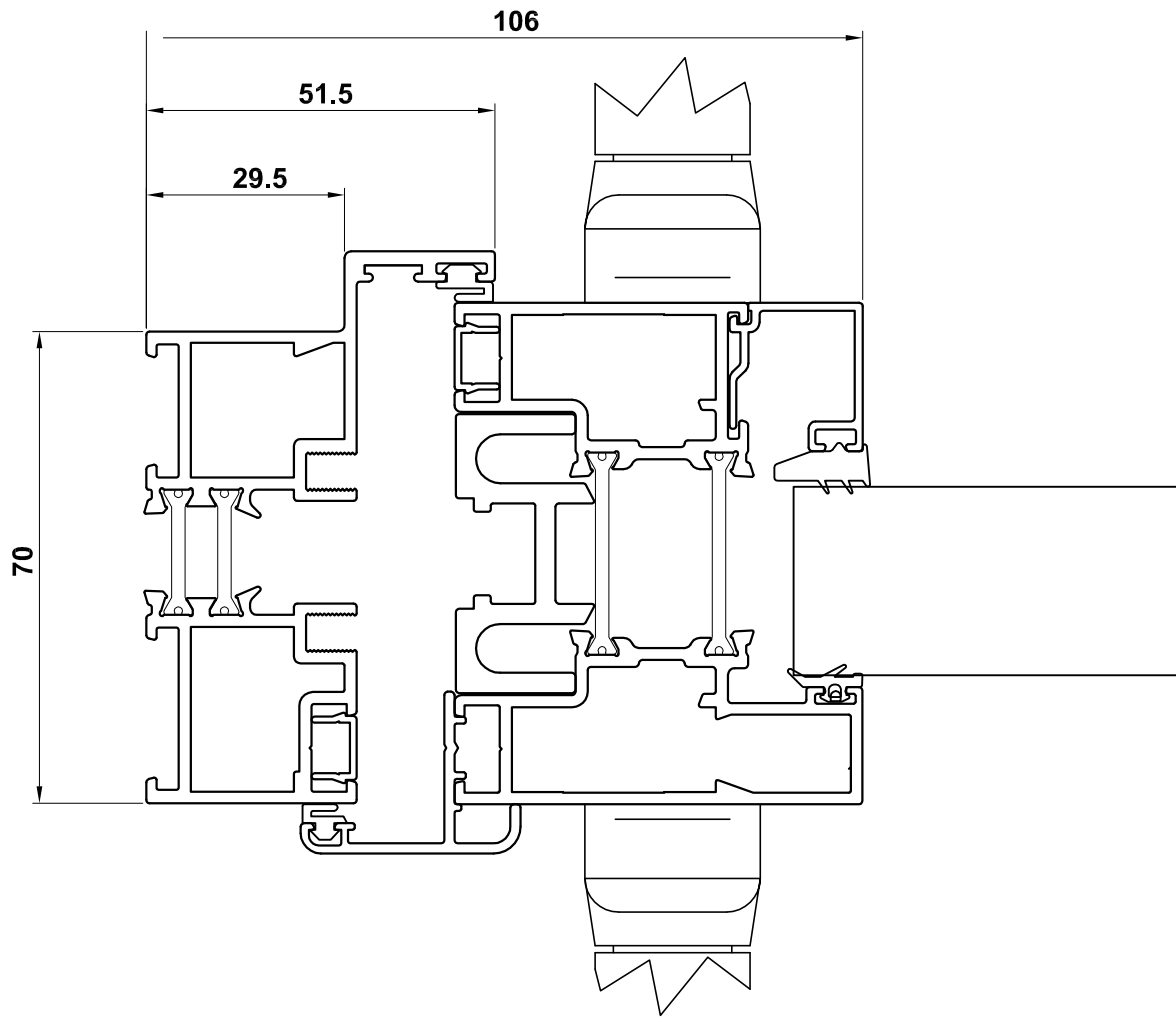

## VISOFOLD 1000 SYSTEM ASSEMBLY DRAWINGS JAMB & MULLION DETAILS

**DV14N** - Outer Frame  
**DV23** - Sash  
**DV67** - 28mm Glazing

**DV14N** - Outer Frame  
**DV23** - Sash  
**DV67** - 28mm Glazing

**DV23** - Sash  
**DV67** - 28mm Glazing

**VISO FOLD 1000 SYSTEM ASSEMBLY DRAWINGS  
 HEAD & THRESHOLD DETAILS**

**DV14N** - Outer Frame  
**DV23** - Sash  
**DV67** - 28mm Glazing  
**DV559** - Outer Frame Extension

**DV14N** - Outer Frame  
**DV23** - Sash  
**DV67** - 28mm Glazing

**DV271** - Low Threshold, Open Out  
**EUD03** - Low Threshold Ramp  
**DV23** - Sash  
**DV67** - 28mm Glazing