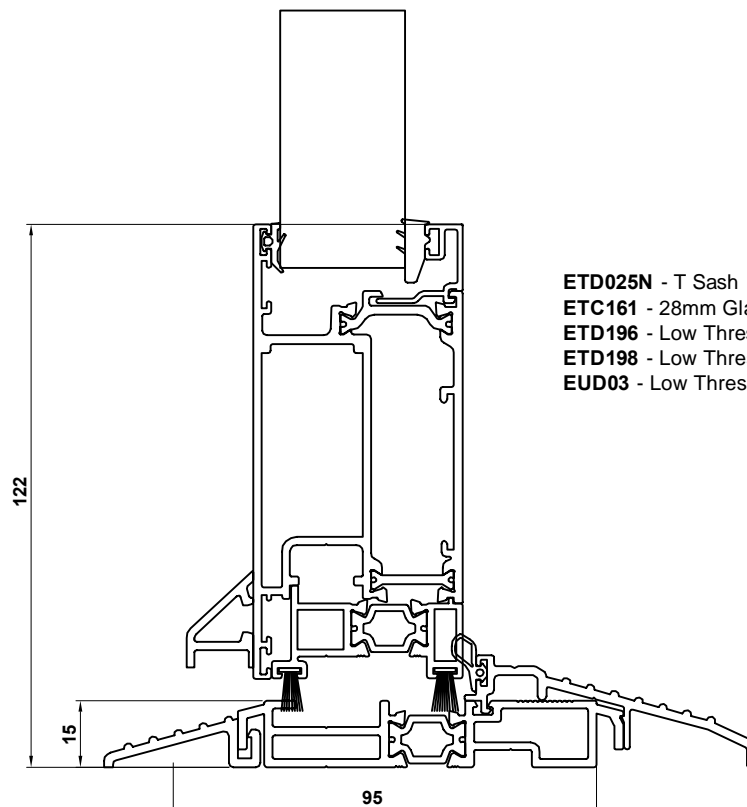

### Classic-Al Frame

ETD015 - Outer Frame  
ETD025N - T Sash  
ETC164 - 28mm Glazing Bead

## ALITHERM PLUS DOOR ASSEMBLY DETAILS OPEN OUT - DOUBLE DOORS - INTERNALLY GLAZED

**ETD025N** - T Sash  
**ETD048** - Dummy Mullion  
**ETC161** - 28mm Glazing Bead

**ETD025N** - T Sash  
**ETC161** - 28mm Glazing Bead  
**ETD196** - Low Threshold  
**ETD198** - Low Threshold Rebate  
**EUD03** - Low Threshold Ramp

## ALITHERM PLUS DOOR ASSEMBLY DETAILS - COUPLERS

**Hidden Coupler**

**ETD017** - Outer Frame  
**ETD024N** - Z Sash  
**ETC161** - 28mm Glazing Bead

**ETD052** - Outer Frame Coupler

**ZSB169** - Outer Frame  
**ETC371** - 28mm Glazing Bead