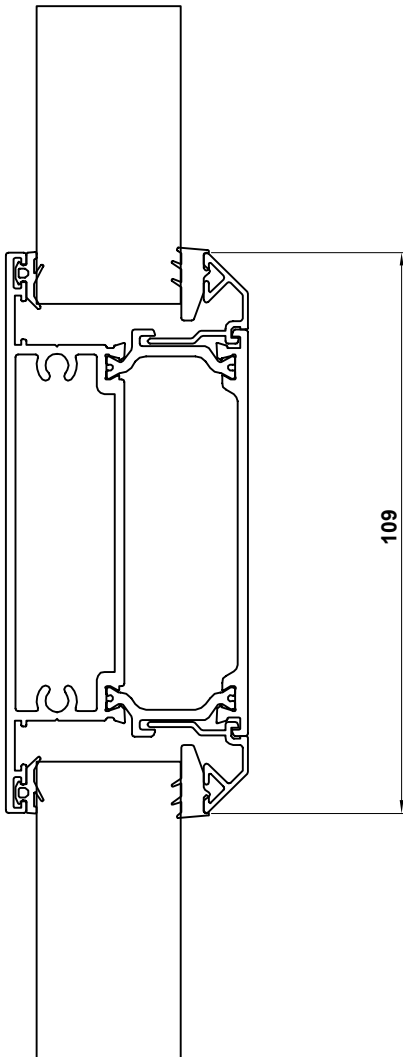

ALITHERM PLUS DOOR ASSEMBLY DETAILS OPEN IN - SINGLE DOOR - INTERNALLY GLAZED - MIDRAIL

ETD030 - Midrail
ETC164 - 28mm Glazing Bead