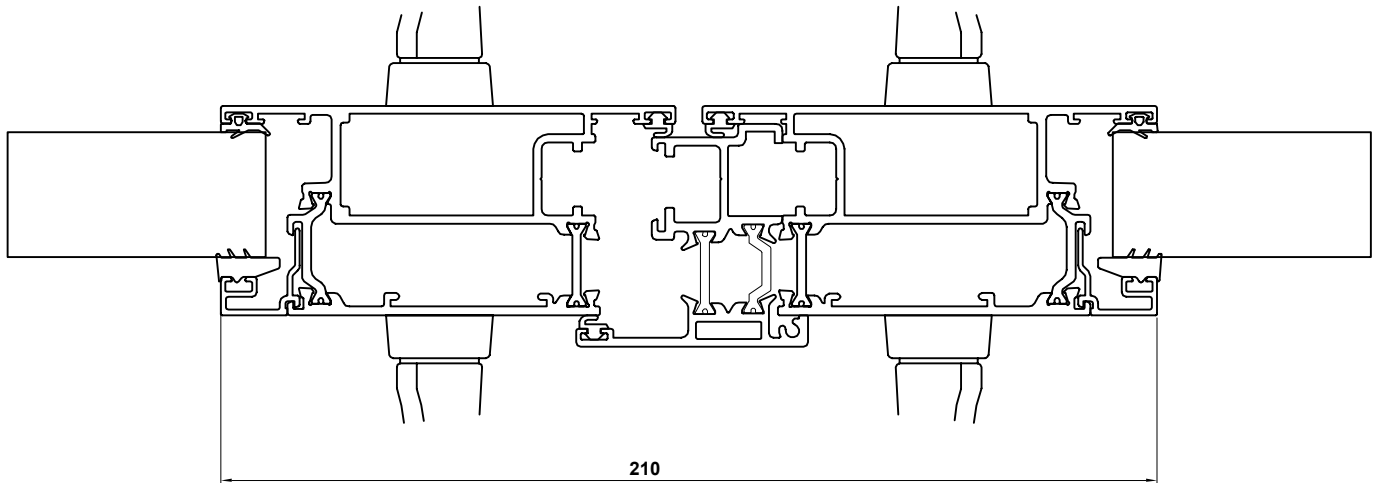

## ALITHERM PLUS DOOR ASSEMBLY DETAILS OPEN OUT - DOUBLE DOORS - INTERNALLY GLAZED

**ETD025N** - T Sash  
**ETD048** - Dummy Mullion  
**ETC161** - 28mm Glazing Bead

**ETD025N** - T Sash  
**ETC161** - 28mm Glazing Bead  
**ETD196** - Low Threshold  
**ETD198** - Low Threshold Rebate  
**EUD03** - Low Threshold Ramp