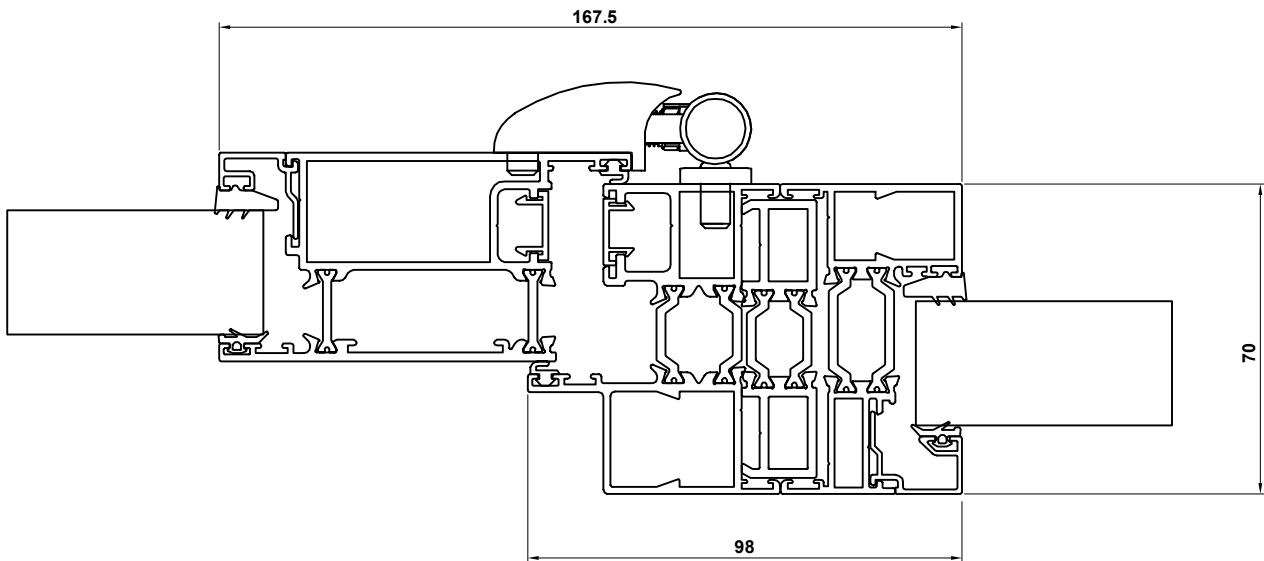

## ALITHERM PLUS DOOR ASSEMBLY DETAILS OPEN OUT - DOUBLE DOORS - INTERNALLY GLAZED

**ETD025N** - T Sash  
**ETD048** - Dummy Mullion  
**ETC161** - 28mm Glazing Bead

**ETD025N** - T Sash  
**ETC161** - 28mm Glazing Bead  
**ETD196** - Low Threshold  
**ETD198** - Low Threshold Rebate  
**EUD03** - Low Threshold Ramp

## ALITHERM PLUS DOOR ASSEMBLY DETAILS - COUPLERS

**Hidden Coupler**

**ETD017** - Outer Frame  
**ETD024N** - Z Sash  
**ETC161** - 28mm Glazing Bead

**ETD052** - Outer Frame Coupler

**ZSB169** - Outer Frame  
**ETC371** - 28mm Glazing Bead

**Heavy Duty 25mm Coupler**

**ETD017** - Outer Frame  
**ETD024N** - Z Sash  
**ETC161** - 28mm Glazing Bead

**ETD517** - Coupler

**ZSB169** - Outer Frame  
**ETC371** - 28mm Glazing Bead