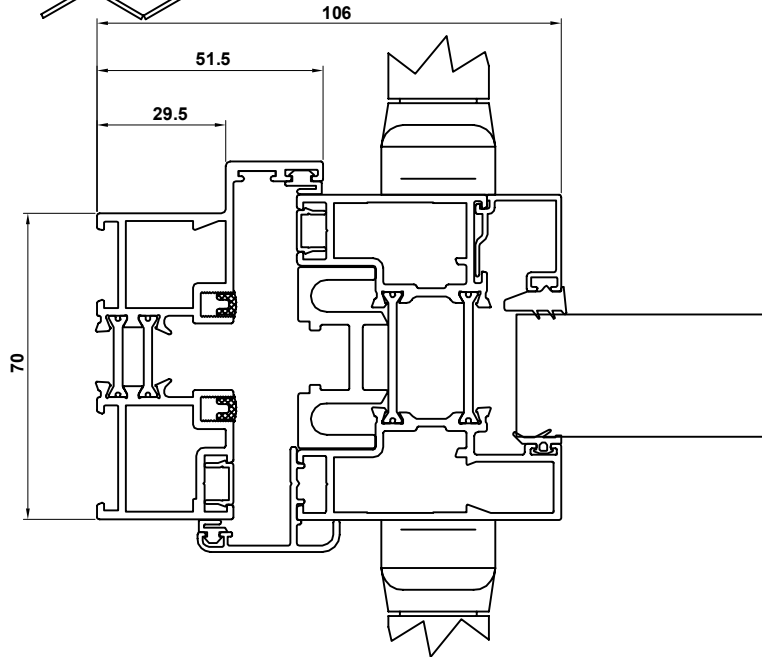

VISOFOOLD 1000 SYSTEM ASSEMBLY DRAWINGS JAMB & MULLION DETAILS

DV14N - Outer Frame
DV23 - Sash
DV67 - 28mm Glazing Bead

DV23 - Sash
DV67 - 28mm Glazing Bead

VISOFOLD 1000 SYSTEM ASSEMBLY DRAWINGS HEAD & THRESHOLD DETAILS

- DV14N - Outer Frame
- DV23 - Sash
- DV67 - 28mm Glazing Bead
- DV559 - Outer Frame Extension

- DV14N - Outer Frame
- DV23 - Sash
- DV67 - 28mm Glazing Bead

- DV271 - Low Threshold, Open Out
- EUD03 - Low Threshold Ramp
- DV23 - Sash
- DV67 - 28mm Glazing Bead