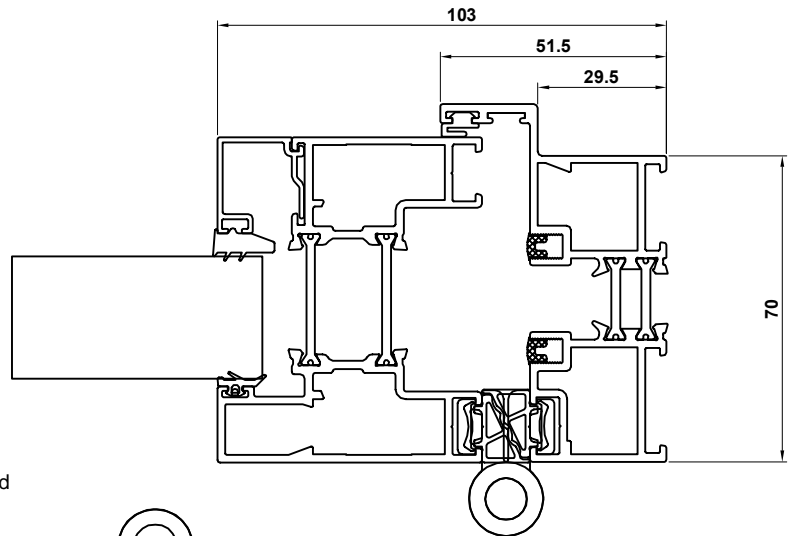

VISOFOOLD 1000 SYSTEM ASSEMBLY DRAWINGS JAMB & MULLION DETAILS

DV14N - Outer Frame
DV23 - Sash
DV67 - 28mm Glazing Bead

DV23 - Sash
DV67 - 28mm Glazing Bead

VISOFOLD 1000 SYSTEM ASSEMBLY DRAWINGS HEAD & THRESHOLD DETAILS

- DV14N - Outer Frame
- DV23 - Sash
- DV67 - 28mm Glazing Bead
- DV559 - Outer Frame Extension

- DV14N - Outer Frame
- DV23 - Sash
- DV67 - 28mm Glazing Bead

- DV271 - Low Threshold, Open Out
- EUD03 - Low Threshold Ramp
- DV23 - Sash
- DV67 - 28mm Glazing Bead