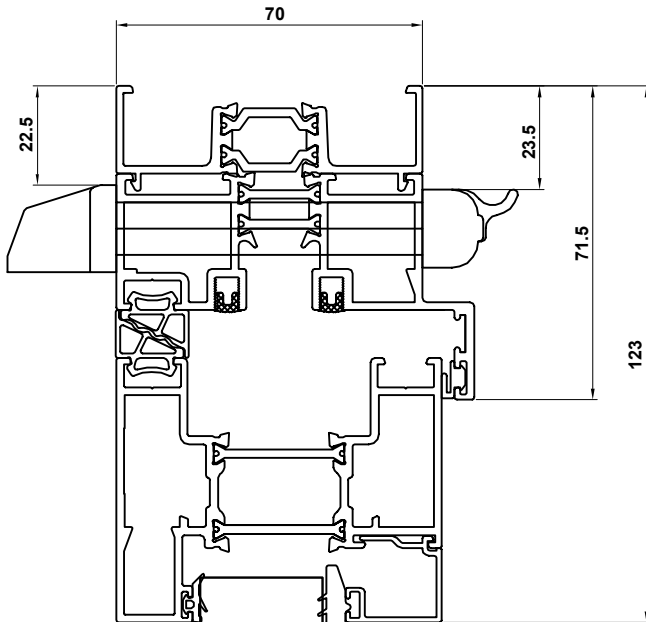

VISOFOOLD 1000 SYSTEM ASSEMBLY DRAWINGS JAMB & MULLION DETAILS

DV14N - Outer Frame
DV23 - Sash
DV67 - 28mm Glazing Bead

DV23 - Sash
DV67 - 28mm Glazing Bead

VISOFOLD 1000 SYSTEM ASSEMBLY DRAWINGS HEAD & THRESHOLD DETAILS

- DV14N - Outer Frame
- DV23 - Sash
- DV67 - 28mm Glazing Bead
- DV559 - Outer Frame Extension

- DV14N - Outer Frame
- DV23 - Sash
- DV67 - 28mm Glazing Bead

- DV271 - Low Threshold, Open Out
- EUD03 - Low Threshold Ramp
- DV23 - Sash
- DV67 - 28mm Glazing Bead