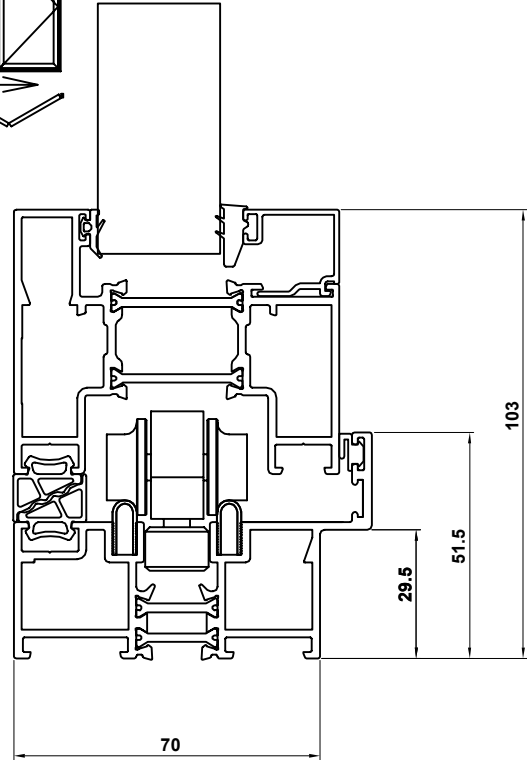

VISOFOOLD 1000 SYSTEM ASSEMBLY DRAWINGS JAMB & MULLION DETAILS

DV14N - Outer Frame
DV23 - Sash
DV67 - 28mm Glazing Bead

DV23 - Sash
DV67 - 28mm Glazing Bead

VISOFOLD 1000 SYSTEM ASSEMBLY DRAWINGS HEAD & THRESHOLD DETAILS

- DV14N - Outer Frame
- DV23 - Sash
- DV67 - 28mm Glazing Bead
- DV559 - Outer Frame Extension

- DV14N - Outer Frame
- DV23 - Sash
- DV67 - 28mm Glazing Bead

- DV271 - Low Threshold, Open Out
- EUD03 - Low Threshold Ramp
- DV23 - Sash
- DV67 - 28mm Glazing Bead