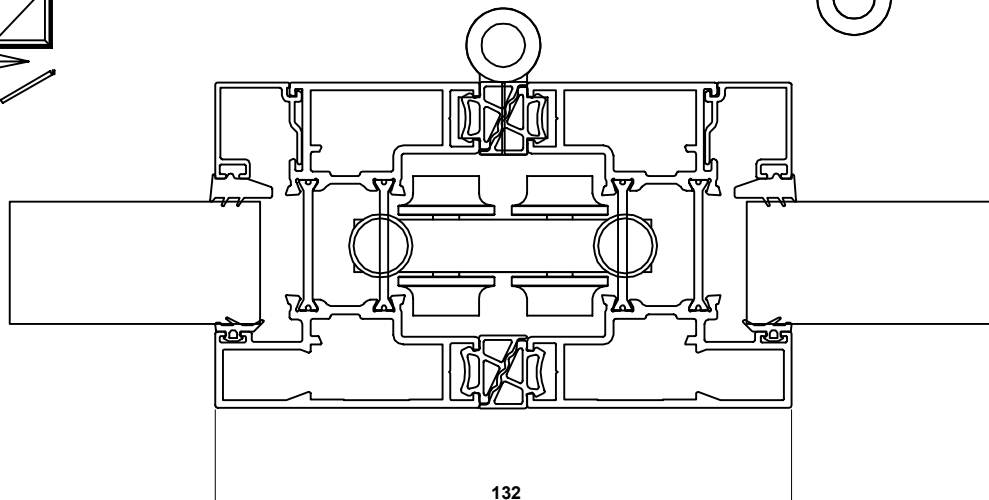

VISOFOOLD 1000 SYSTEM ASSEMBLY DRAWINGS JAMB & MULLION DETAILS

DV14N - Outer Frame
DV23 - Sash
DV67 - 28mm Glazing Bead

DV23 - Sash
DV67 - 28mm Glazing Bead

VISOFOLD 1000 SYSTEM ASSEMBLY DRAWINGS HEAD & THRESHOLD DETAILS

- DV14N - Outer Frame
- DV23 - Sash
- DV67 - 28mm Glazing Bead
- DV559 - Outer Frame Extension

- DV14N - Outer Frame
- DV23 - Sash
- DV67 - 28mm Glazing Bead

- DV271 - Low Threshold, Open Out
- EUD03 - Low Threshold Ramp
- DV23 - Sash
- DV67 - 28mm Glazing Bead