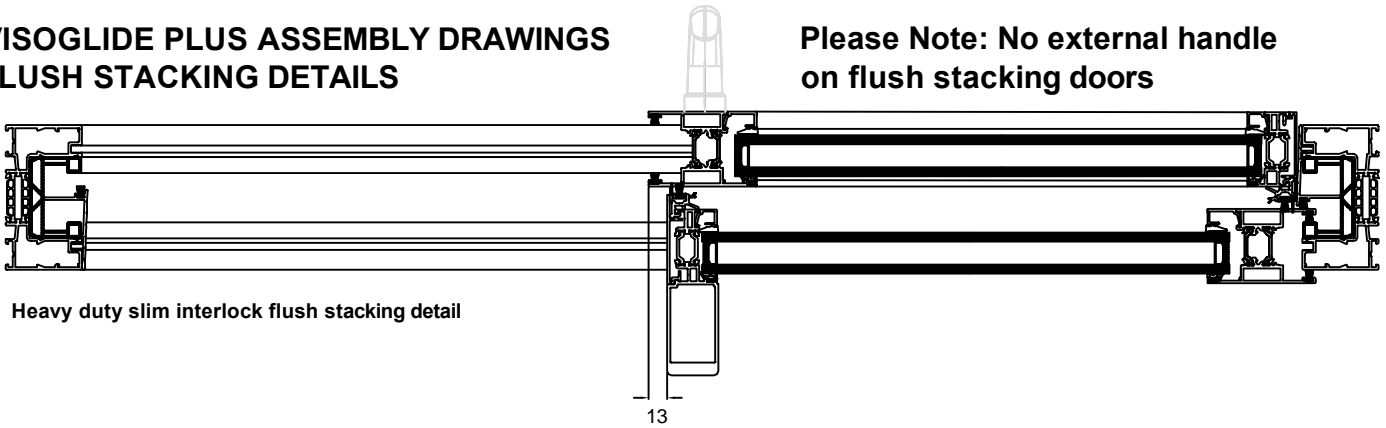

- VG512** - Three Track Outer Frame
- VG520** - Sash
- VG560** - 28mm Glazing Bead

VISOGLIDE PLUS ASSEMBLY DRAWINGS HEAD & THRESHOLD DETAILS - with internal upstand frame

- VG513** - Three Track Outer Frame with Internal Upstand
- VG520** - Sash
- VG560** - 28mm Glazing Bead
- VG571** - VG513 Head Extension

Heavy duty slim interlock flush stacking detail

Standard slim interlock flush stacking detail

Standard interlock flush stacking detail

Standard interlock flush stacking detail (3 pane)