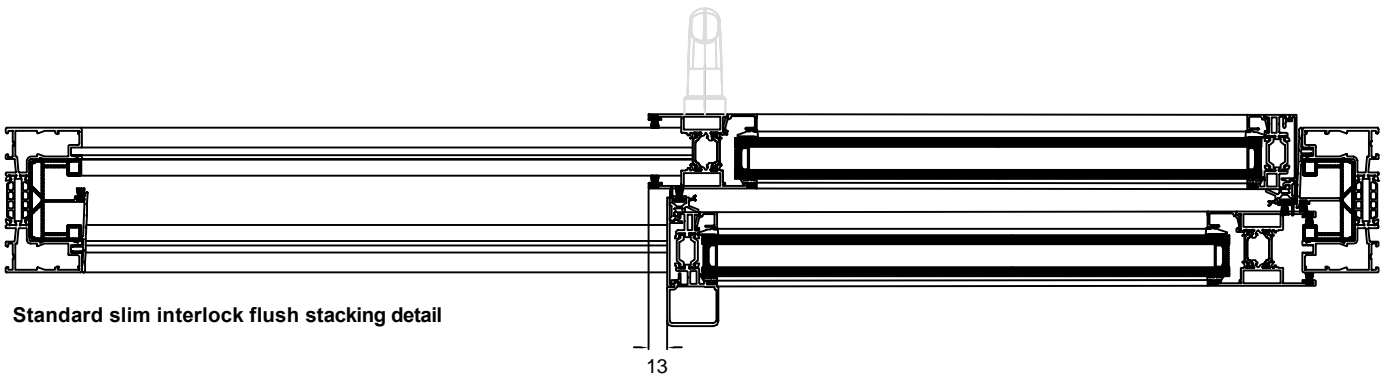

- VG512** - Three Track Outer Frame
- VG520** - Sash
- VG560** - 28mm Glazing Bead

VISOGLIDE PLUS ASSEMBLY DRAWINGS HEAD & THRESHOLD DETAILS - with internal upstand frame

- VG513** - Three Track Outer Frame with Internal Upstand
- VG520** - Sash
- VG560** - 28mm Glazing Bead
- VG571** - VG513 Head Extension

- VG513** - Three Track Outer Frame with Internal Upstand
- VG520** - Sash
- VG560** - 28mm Glazing Bead

VISOGLIDE PLUS ASSEMBLY DRAWINGS FLUSH STACKING DETAILS

Please Note: No external handle
on flush stacking doors

Heavy duty slim interlock flush stacking detail

Standard slim interlock flush stacking detail

Standard interlock flush stacking detail

Standard interlock flush stacking detail (3 pane)