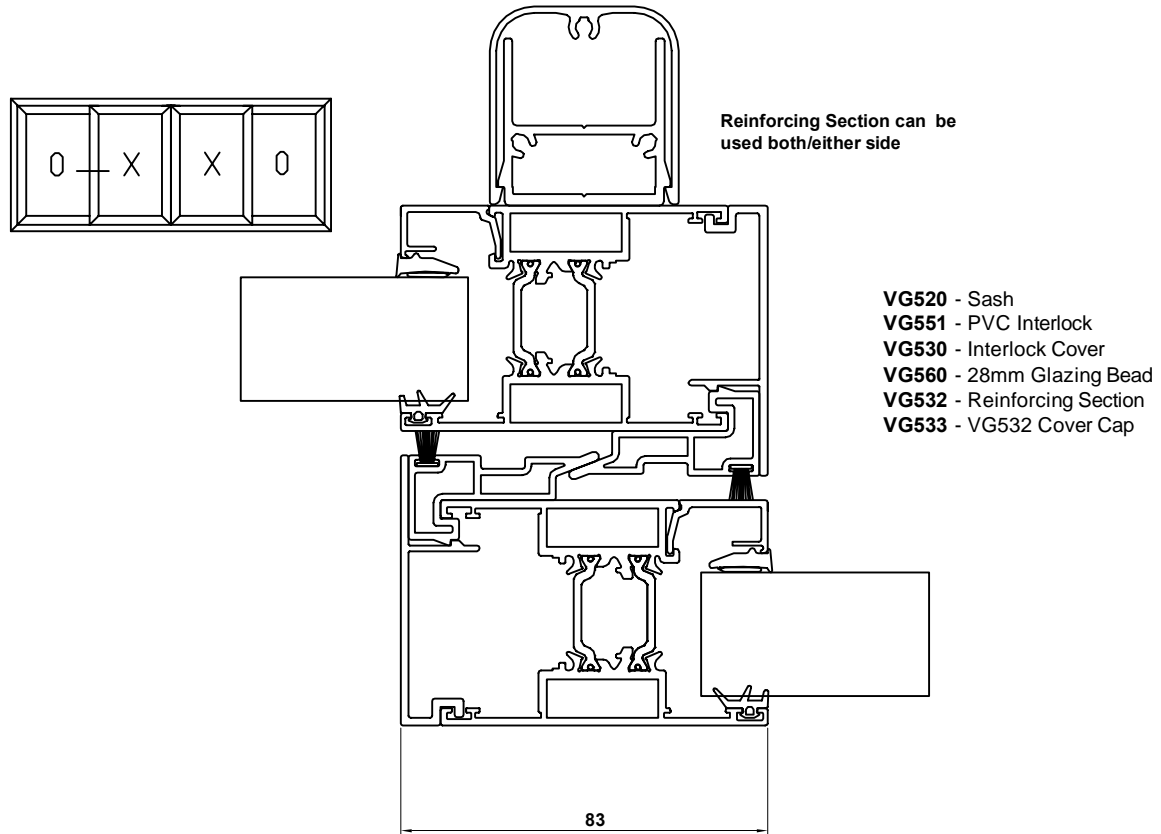

VISOGLIDE PLUS ASSEMBLY DRAWINGS JAMB DETAILS

VISOGLIDE PLUS ASSEMBLY DRAWINGS MULLION DETAILS

- VG520** - Sash
- VG551** - PVC Interlock
- VG530** - Interlock Cover
- VG560** - 28mm Glazing Bead

- VG520** - Sash
- VG540** - Meeting Stile Adaptor
- VG560** - 28mm Glazing Bead

VISOGLIDE PLUS ASSEMBLY DRAWINGS REINFORCED MULLION DETAILS

VISOGLIDE PLUS ASSEMBLY DRAWINGS HEAD & THRESHOLD DETAILS - with standard frame

- VG512** - Three Track Outer Frame
- VG520** - Sash
- VG560** - 28mm Glazing Bead
- VG559** - VG512 Head Extension

- VG512** - Three Track Outer Frame
- VG520** - Sash
- VG560** - 28mm Glazing Bead

VISOGLIDE PLUS ASSEMBLY DRAWINGS HEAD & THRESHOLD DETAILS - with internal upstand frame

- VG513** - Three Track Outer Frame with Internal Upstand
- VG520** - Sash
- VG560** - 28mm Glazing Bead
- VG571** - VG513 Head Extension

Heavy duty slim interlock flush stacking detail

Standard slim interlock flush stacking detail

Standard interlock flush stacking detail

Standard interlock flush stacking detail (3 pane)