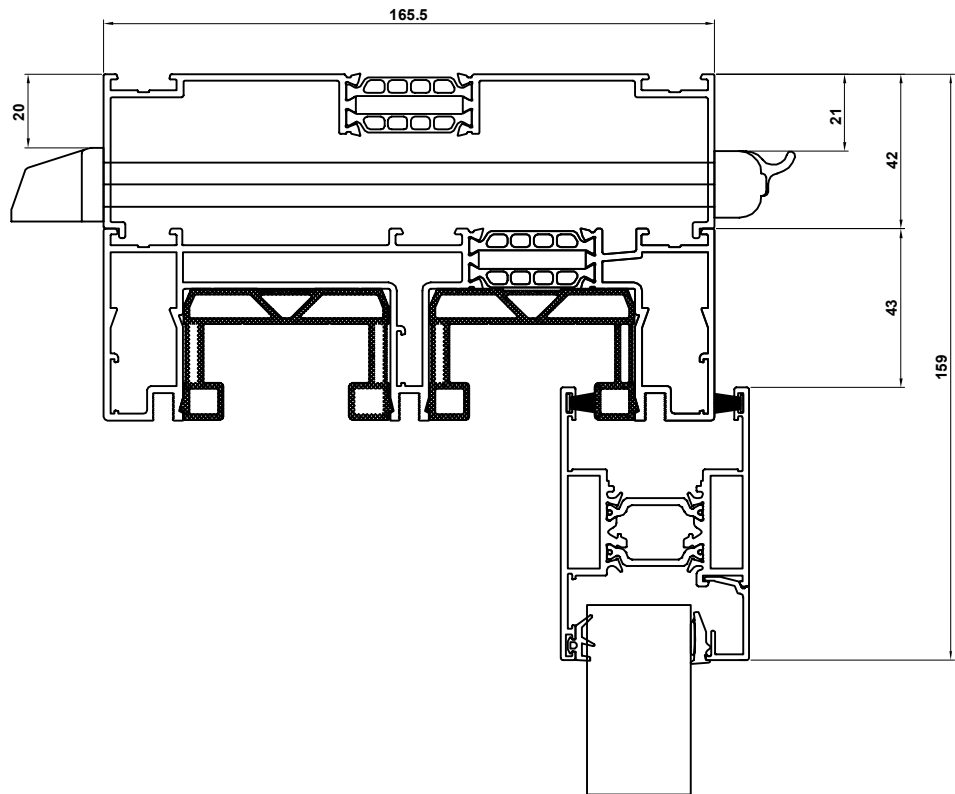

VISOGLIDE PLUS ASSEMBLY DRAWINGS JAMB DETAILS

VISOGLIDE PLUS ASSEMBLY DRAWINGS MULLION DETAILS

- VG520** - Sash
- VG551** - PVC Interlock
- VG530** - Interlock Cover
- VG560** - 28mm Glazing Bead

- VG520** - Sash
- VG540** - Meeting Stile Adaptor
- VG560** - 28mm Glazing Bead

VISOGLIDE PLUS ASSEMBLY DRAWINGS REINFORCED MULLION DETAILS

VISOGLIDE PLUS ASSEMBLY DRAWINGS HEAD & THRESHOLD DETAILS - with standard frame

- VG512** - Three Track Outer Frame
- VG520** - Sash
- VG560** - 28mm Glazing Bead
- VG559** - VG512 Head Extension

- VG512** - Three Track Outer Frame
- VG520** - Sash
- VG560** - 28mm Glazing Bead

VISOGLIDE PLUS ASSEMBLY DRAWINGS HEAD & THRESHOLD DETAILS - with internal upstand frame

- VG513** - Three Track Outer Frame with Internal Upstand
- VG520** - Sash
- VG560** - 28mm Glazing Bead
- VG571** - VG513 Head Extension

Heavy duty slim interlock flush stacking detail

Standard slim interlock flush stacking detail

Standard interlock flush stacking detail

Standard interlock flush stacking detail (3 pane)