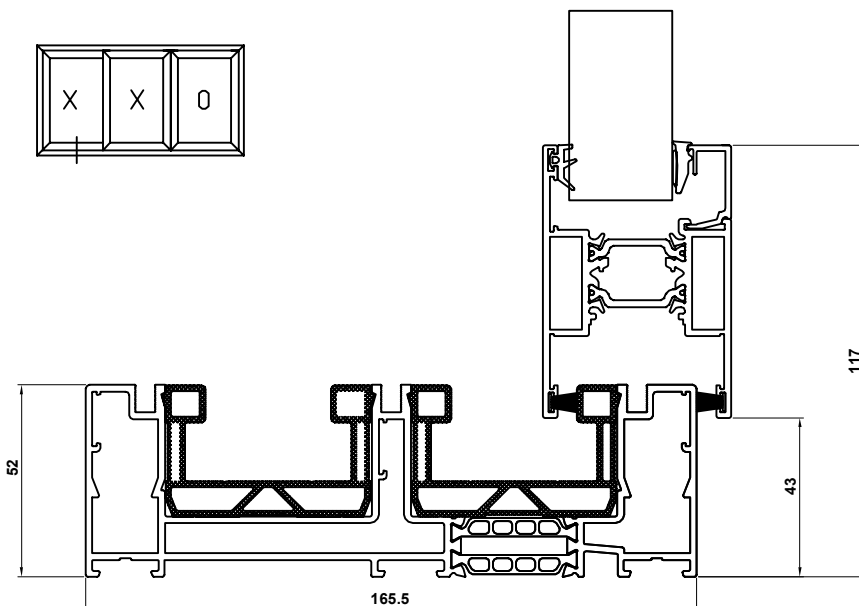

VISOGLIDE PLUS ASSEMBLY DRAWINGS JAMB DETAILS

VISOGLIDE PLUS ASSEMBLY DRAWINGS MULLION DETAILS

- VG520** - Sash
- VG551** - PVC Interlock
- VG530** - Interlock Cover
- VG560** - 28mm Glazing Bead

- VG520** - Sash
- VG540** - Meeting Stile Adaptor
- VG560** - 28mm Glazing Bead

VISOGLIDE PLUS ASSEMBLY DRAWINGS REINFORCED MULLION DETAILS

VISOGLIDE PLUS ASSEMBLY DRAWINGS HEAD & THRESHOLD DETAILS - with standard frame

- VG512** - Three Track Outer Frame
- VG520** - Sash
- VG560** - 28mm Glazing Bead
- VG559** - VG512 Head Extension

- VG512** - Three Track Outer Frame
- VG520** - Sash
- VG560** - 28mm Glazing Bead

VISOGLIDE PLUS ASSEMBLY DRAWINGS HEAD & THRESHOLD DETAILS - with internal upstand frame

- VG513** - Three Track Outer Frame with Internal Upstand
- VG520** - Sash
- VG560** - 28mm Glazing Bead
- VG571** - VG513 Head Extension

Heavy duty slim interlock flush stacking detail

Standard slim interlock flush stacking detail

Standard interlock flush stacking detail

Standard interlock flush stacking detail (3 pane)