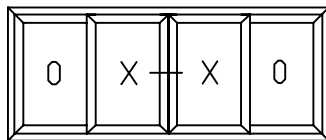

VISOGLIDE PLUS ASSEMBLY DRAWINGS JAMB DETAILS

VISOGLIDE PLUS ASSEMBLY DRAWINGS MULLION DETAILS

- VG520** - Sash
- VG551** - PVC Interlock
- VG530** - Interlock Cover
- VG560** - 28mm Glazing Bead

- VG520** - Sash
- VG540** - Meeting Stile Adaptor
- VG560** - 28mm Glazing Bead

VISOGLIDE PLUS ASSEMBLY DRAWINGS REINFORCED MULLION DETAILS

VISOGLIDE PLUS ASSEMBLY DRAWINGS HEAD & THRESHOLD DETAILS - with standard frame

- VG512** - Three Track Outer Frame
- VG520** - Sash
- VG560** - 28mm Glazing Bead
- VG559** - VG512 Head Extension