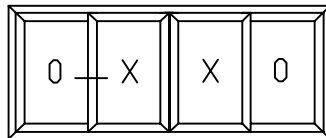

VISOGLIDE PLUS ASSEMBLY DRAWINGS JAMB DETAILS

VISOGLIDE PLUS ASSEMBLY DRAWINGS MULLION DETAILS

- VG520** - Sash
- VG551** - PVC Interlock
- VG530** - Interlock Cover
- VG560** - 28mm Glazing Bead

- VG520** - Sash
- VG540** - Meeting Stile Adaptor
- VG560** - 28mm Glazing Bead

VISOGLIDE PLUS ASSEMBLY DRAWINGS REINFORCED MULLION DETAILS

VISOGLIDE PLUS ASSEMBLY DRAWINGS HEAD & THRESHOLD DETAILS - with standard frame

- VG512** - Three Track Outer Frame
- VG520** - Sash
- VG560** - 28mm Glazing Bead
- VG559** - VG512 Head Extension