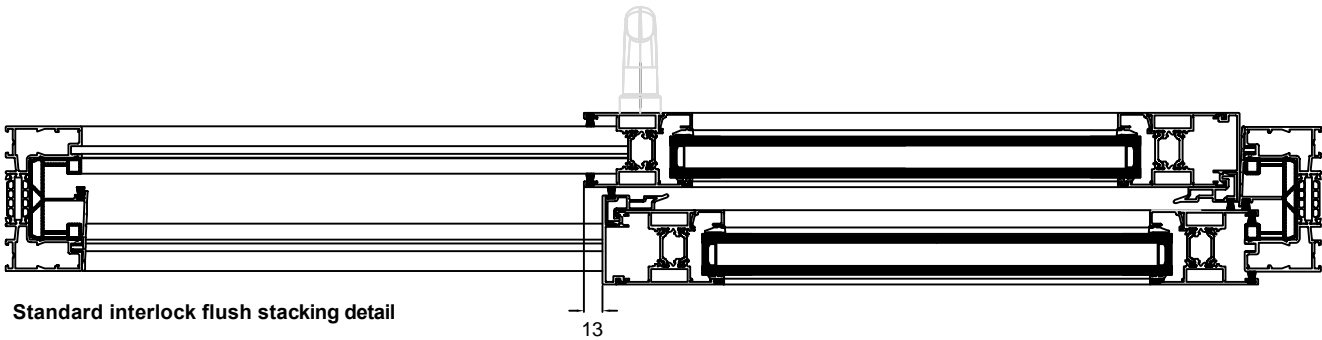

- VG513** - Three Track Outer Frame with Internal Upstand
- VG520** - Sash
- VG560** - 28mm Glazing Bead

VISOGLIDE PLUS ASSEMBLY DRAWINGS FLUSH STACKING DETAILS

Please Note: No external handle
on flush stacking doors

Heavy duty slim interlock flush stacking detail

Standard slim interlock flush stacking detail

Standard interlock flush stacking detail

Standard interlock flush stacking detail (3 pane)