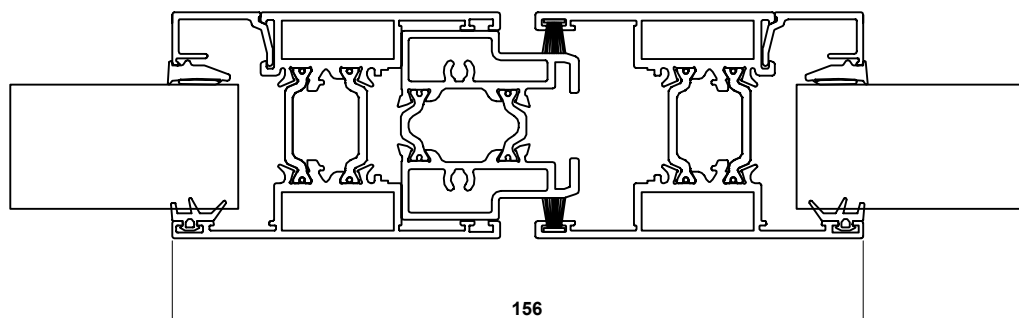

VISOGLIDE PLUS ASSEMBLY DRAWINGS JAMB DETAILS

VISOGLIDE PLUS ASSEMBLY DRAWINGS MULLION DETAILS

- VG520** - Sash
- VG551** - PVC Interlock
- VG530** - Interlock Cover
- VG560** - 28mm Glazing Bead

- VG520** - Sash
- VG540** - Meeting Stile Adaptor
- VG560** - 28mm Glazing Bead

VISOGLIDE PLUS ASSEMBLY DRAWINGS REINFORCED MULLION DETAILS

VISOGLIDE PLUS ASSEMBLY DRAWINGS HEAD & THRESHOLD DETAILS - with standard frame

- VG512** - Three Track Outer Frame
- VG520** - Sash
- VG560** - 28mm Glazing Bead
- VG559** - VG512 Head Extension

- VG512** - Three Track Outer Frame
- VG520** - Sash
- VG560** - 28mm Glazing Bead

VISOGLIDE PLUS ASSEMBLY DRAWINGS HEAD & THRESHOLD DETAILS - with internal upstand frame

- VG513** - Three Track Outer Frame with Internal Upstand
- VG520** - Sash
- VG560** - 28mm Glazing Bead
- VG571** - VG513 Head Extension

Heavy duty slim interlock flush stacking detail

Standard slim interlock flush stacking detail

Standard interlock flush stacking detail

Standard interlock flush stacking detail (3 pane)