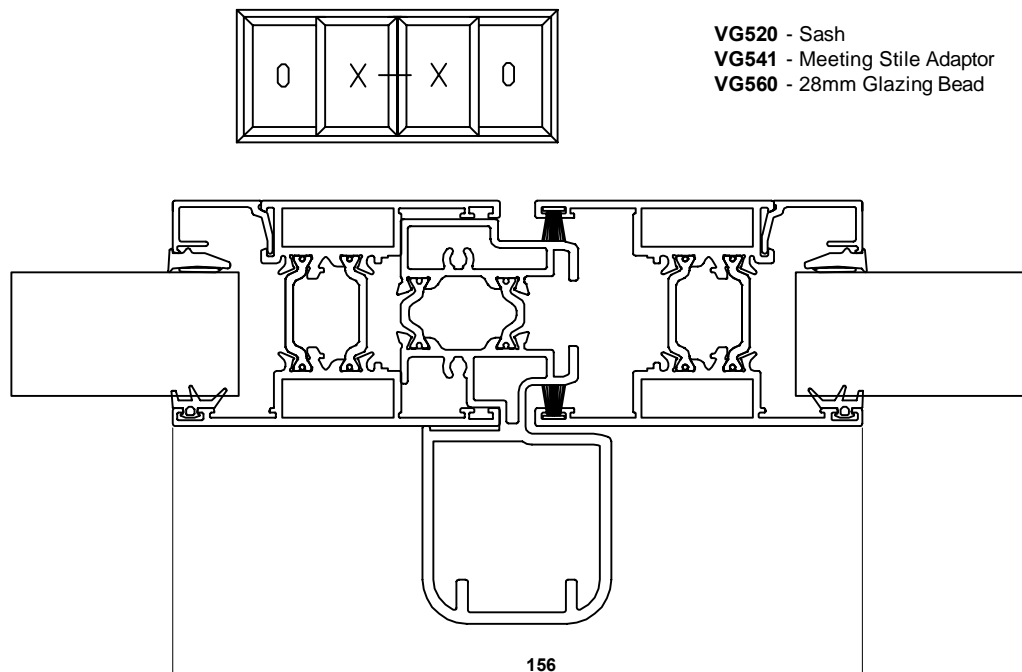

VISOGLIDE PLUS ASSEMBLY DRAWINGS JAMB DETAILS

VISOGLIDE PLUS ASSEMBLY DRAWINGS MULLION DETAILS

- VG520** - Sash
- VG551** - PVC Interlock
- VG530** - Interlock Cover
- VG560** - 28mm Glazing Bead

- VG520** - Sash
- VG540** - Meeting Stile Adaptor
- VG560** - 28mm Glazing Bead

VISOGLIDE PLUS ASSEMBLY DRAWINGS REINFORCED MULLION DETAILS

VISOGLIDE PLUS ASSEMBLY DRAWINGS HEAD & THRESHOLD DETAILS - with standard frame

- VG512** - Three Track Outer Frame
- VG520** - Sash
- VG560** - 28mm Glazing Bead
- VG559** - VG512 Head Extension

- VG512** - Three Track Outer Frame
- VG520** - Sash
- VG560** - 28mm Glazing Bead

VISOGLIDE PLUS ASSEMBLY DRAWINGS HEAD & THRESHOLD DETAILS - with internal upstand frame

- VG513** - Three Track Outer Frame with Internal Upstand
- VG520** - Sash
- VG560** - 28mm Glazing Bead
- VG571** - VG513 Head Extension

Heavy duty slim interlock flush stacking detail

Standard slim interlock flush stacking detail

Standard interlock flush stacking detail

Standard interlock flush stacking detail (3 pane)