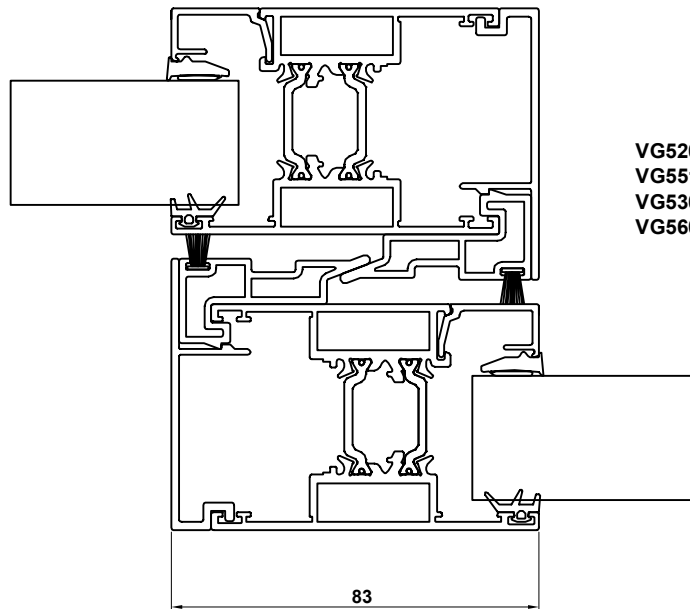

VISOGLIDE PLUS ASSEMBLY DRAWINGS JAMB DETAILS

VISOGLIDE PLUS ASSEMBLY DRAWINGS MULLION DETAILS

- VG520** - Sash
- VG551** - PVC Interlock
- VG530** - Interlock Cover
- VG560** - 28mm Glazing Bead

- VG520** - Sash
- VG540** - Meeting Stile Adaptor
- VG560** - 28mm Glazing Bead

VISOGLIDE PLUS ASSEMBLY DRAWINGS REINFORCED MULLION DETAILS

VISOGLIDE PLUS ASSEMBLY DRAWINGS HEAD & THRESHOLD DETAILS - with standard frame

- VG512** - Three Track Outer Frame
- VG520** - Sash
- VG560** - 28mm Glazing Bead
- VG559** - VG512 Head Extension

- VG512** - Three Track Outer Frame
- VG520** - Sash
- VG560** - 28mm Glazing Bead

VISOGLIDE PLUS ASSEMBLY DRAWINGS HEAD & THRESHOLD DETAILS - with internal upstand frame

- VG513** - Three Track Outer Frame with Internal Upstand
- VG520** - Sash
- VG560** - 28mm Glazing Bead
- VG571** - VG513 Head Extension

Heavy duty slim interlock flush stacking detail

Standard slim interlock flush stacking detail

Standard interlock flush stacking detail

Standard interlock flush stacking detail (3 pane)