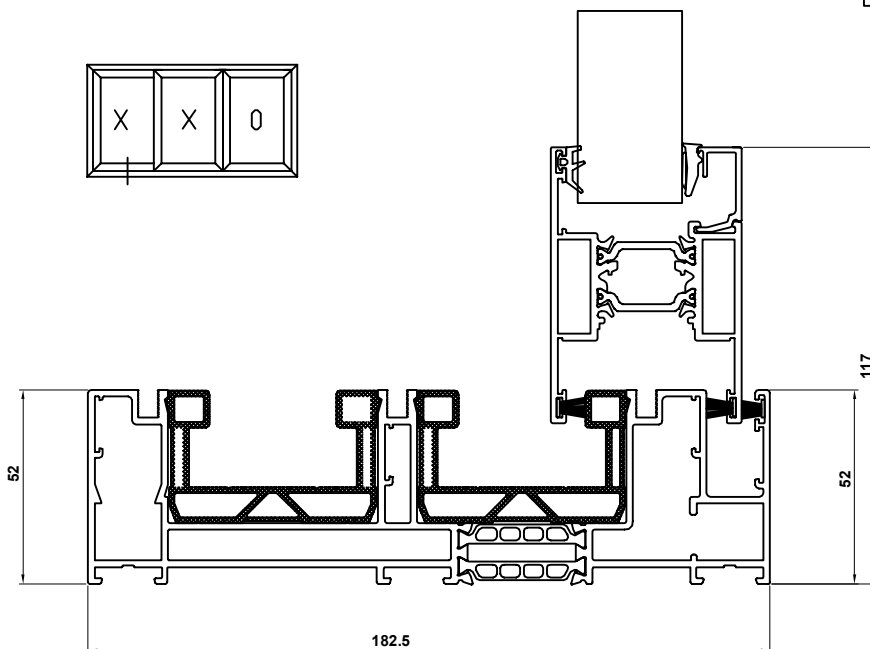

VISOGLIDE PLUS ASSEMBLY DRAWINGS JAMB DETAILS

VISOGLIDE PLUS ASSEMBLY DRAWINGS MULLION DETAILS

- VG520** - Sash
- VG551** - PVC Interlock
- VG530** - Interlock Cover
- VG560** - 28mm Glazing Bead

- VG520** - Sash
- VG540** - Meeting Stile Adaptor
- VG560** - 28mm Glazing Bead

VISOGLIDE PLUS ASSEMBLY DRAWINGS REINFORCED MULLION DETAILS

VISOGLIDE PLUS ASSEMBLY DRAWINGS HEAD & THRESHOLD DETAILS - with standard frame

- VG512** - Three Track Outer Frame
- VG520** - Sash
- VG560** - 28mm Glazing Bead
- VG559** - VG512 Head Extension

- VG512** - Three Track Outer Frame
- VG520** - Sash
- VG560** - 28mm Glazing Bead

VISOGLIDE PLUS ASSEMBLY DRAWINGS HEAD & THRESHOLD DETAILS - with internal upstand frame

- VG513** - Three Track Outer Frame with Internal Upstand
- VG520** - Sash
- VG560** - 28mm Glazing Bead
- VG571** - VG513 Head Extension

Heavy duty slim interlock flush stacking detail

Standard slim interlock flush stacking detail

Standard interlock flush stacking detail

Standard interlock flush stacking detail (3 pane)