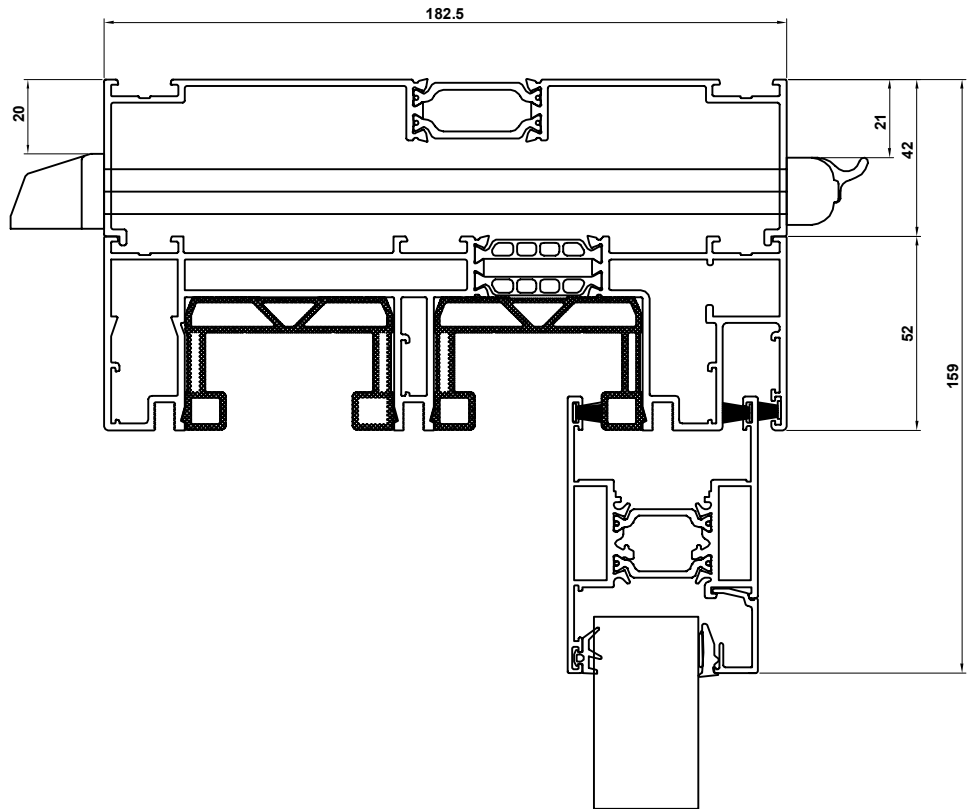

VISOGLIDE PLUS ASSEMBLY DRAWINGS JAMB DETAILS

VISOGLIDE PLUS ASSEMBLY DRAWINGS MULLION DETAILS

- VG520** - Sash
- VG551** - PVC Interlock
- VG530** - Interlock Cover
- VG560** - 28mm Glazing Bead

- VG520** - Sash
- VG540** - Meeting Stile Adaptor
- VG560** - 28mm Glazing Bead

VISOGLIDE PLUS ASSEMBLY DRAWINGS REINFORCED MULLION DETAILS

VISOGLIDE PLUS ASSEMBLY DRAWINGS HEAD & THRESHOLD DETAILS - with standard frame

- VG512** - Three Track Outer Frame
- VG520** - Sash
- VG560** - 28mm Glazing Bead
- VG559** - VG512 Head Extension

- VG512** - Three Track Outer Frame
- VG520** - Sash
- VG560** - 28mm Glazing Bead

VISOGLIDE PLUS ASSEMBLY DRAWINGS HEAD & THRESHOLD DETAILS - with internal upstand frame

- VG513** - Three Track Outer Frame with Internal Upstand
- VG520** - Sash
- VG560** - 28mm Glazing Bead
- VG571** - VG513 Head Extension

Heavy duty slim interlock flush stacking detail

Standard slim interlock flush stacking detail

Standard interlock flush stacking detail

Standard interlock flush stacking detail (3 pane)