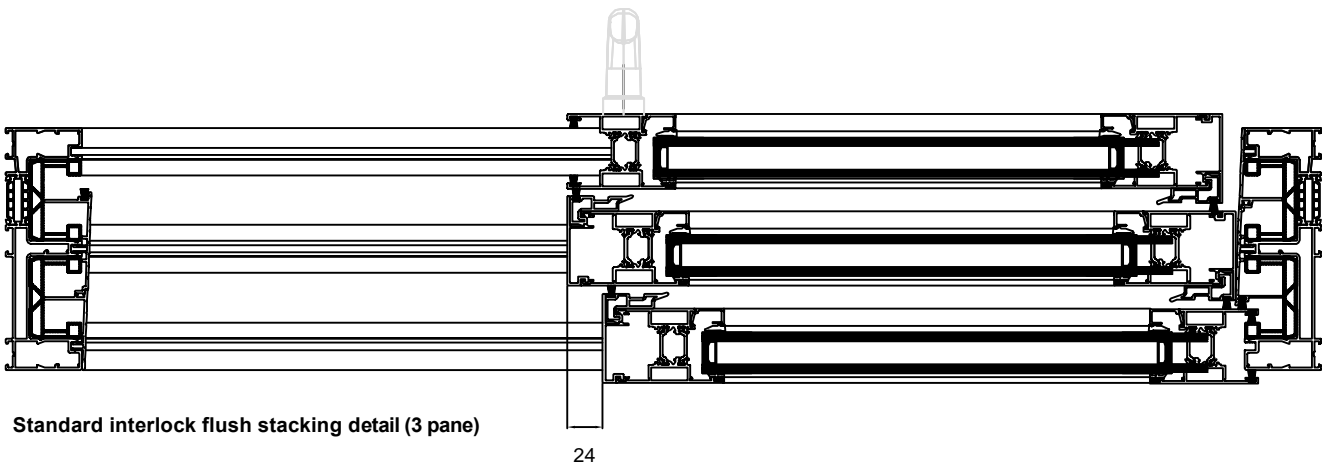

- VG512** - Three Track Outer Frame
- VG520** - Sash
- VG560** - 28mm Glazing Bead

VISOGLIDE PLUS ASSEMBLY DRAWINGS HEAD & THRESHOLD DETAILS - with internal upstand frame

- VG513** - Three Track Outer Frame with Internal Upstand
- VG520** - Sash
- VG560** - 28mm Glazing Bead
- VG571** - VG513 Head Extension

- VG513** - Three Track Outer Frame with Internal Upstand
- VG520** - Sash
- VG560** - 28mm Glazing Bead

VISOGLIDE PLUS ASSEMBLY DRAWINGS FLUSH STACKING DETAILS

Please Note: No external handle
on flush stacking doors

Heavy duty slim interlock flush stacking detail

Standard slim interlock flush stacking detail

Standard interlock flush stacking detail

Standard interlock flush stacking detail (3 pane)