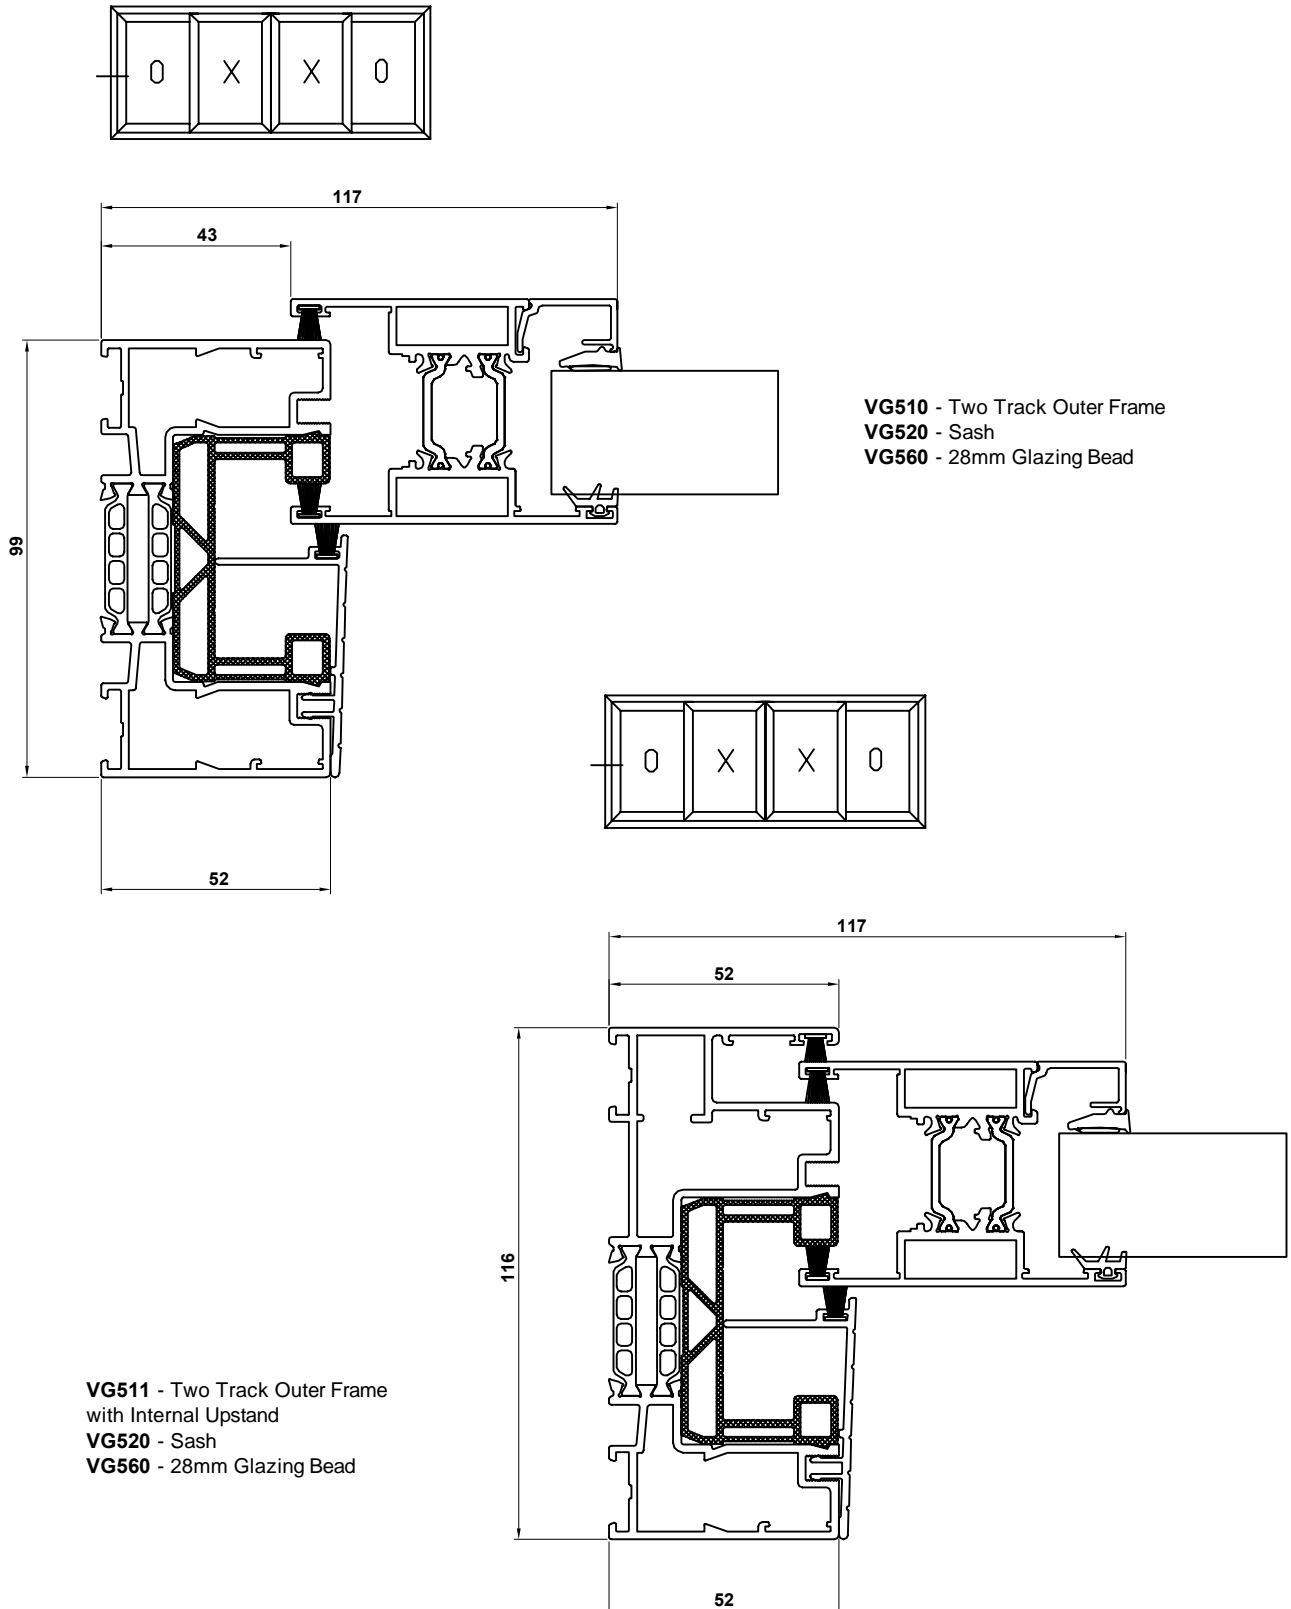

VISOGLIDE PLUS ASSEMBLY DRAWINGS JAMB DETAILS

VISOGLIDE PLUS ASSEMBLY DRAWINGS MULLION DETAILS

- VG520** - Sash
- VG551** - PVC Interlock
- VG530** - Interlock Cover
- VG560** - 28mm Glazing Bead

- VG520** - Sash
- VG540** - Meeting Stile Adaptor
- VG560** - 28mm Glazing Bead

VISOGLIDE PLUS ASSEMBLY DRAWINGS REINFORCED MULLION DETAILS

VISOGLIDE PLUS ASSEMBLY DRAWINGS HEAD & THRESHOLD DETAILS - with standard frame

- VG512** - Three Track Outer Frame
- VG520** - Sash
- VG560** - 28mm Glazing Bead
- VG559** - VG512 Head Extension

- VG512** - Three Track Outer Frame
- VG520** - Sash
- VG560** - 28mm Glazing Bead

VISOGLIDE PLUS ASSEMBLY DRAWINGS HEAD & THRESHOLD DETAILS - with internal upstand frame

- VG513** - Three Track Outer Frame with Internal Upstand
- VG520** - Sash
- VG560** - 28mm Glazing Bead
- VG571** - VG513 Head Extension

Heavy duty slim interlock flush stacking detail

Standard slim interlock flush stacking detail

Standard interlock flush stacking detail

Standard interlock flush stacking detail (3 pane)