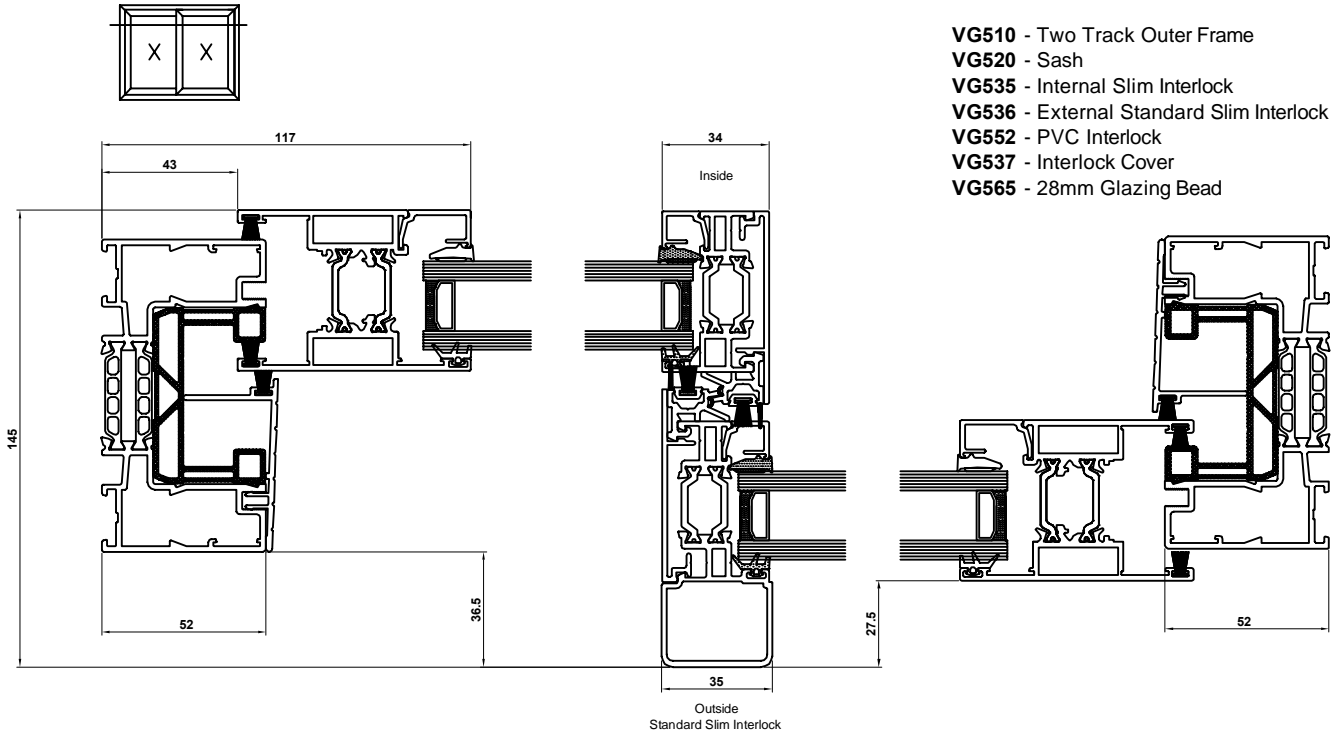

VISOGLIDE PLUS ASSEMBLY DRAWINGS SLIM INTERLOCK DETAILS

- VG510** - Two Track Outer Frame
- VG520** - Sash
- VG535** - Internal Slim Interlock
- VG536** - External Standard Slim Interlock
- VG552** - PVC Interlock
- VG537** - Interlock Cover
- VG565** - 28mm Glazing Bead

- VG510** - Two Track Outer Frame
- VG520** - Sash
- VG535** - Internal Slim Interlock
- VG539** - External Heavy Duty Slim Interlock
- VG552** - PVC Interlock
- VG537** - Interlock Cover
- VG565** - 28mm Glazing Bead