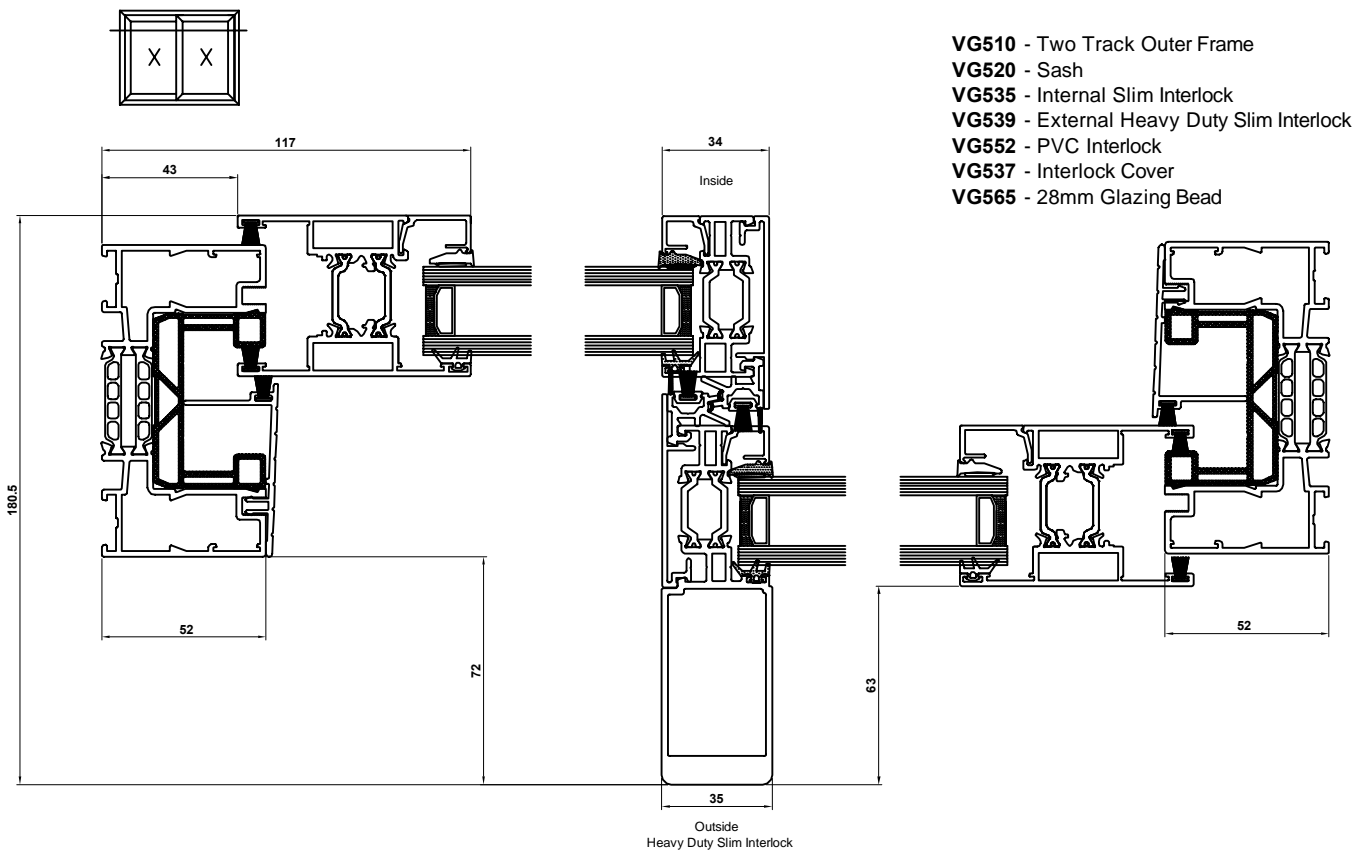

VISOGLIDE PLUS ASSEMBLY DRAWINGS SLIM INTERLOCK DETAILS

- VG510** - Two Track Outer Frame
- VG520** - Sash
- VG535** - Internal Slim Interlock
- VG536** - External Standard Slim Interlock
- VG552** - PVC Interlock
- VG537** - Interlock Cover
- VG565** - 28mm Glazing Bead

- VG510** - Two Track Outer Frame
- VG520** - Sash
- VG535** - Internal Slim Interlock
- VG539** - External Heavy Duty Slim Interlock
- VG552** - PVC Interlock
- VG537** - Interlock Cover
- VG565** - 28mm Glazing Bead