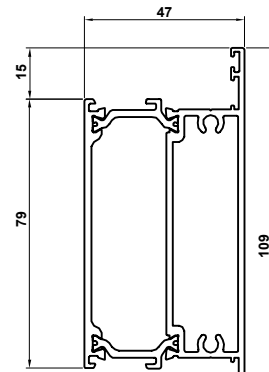

ALITHERM PLUS DOOR WALL CHART MAIN PROFILES

ETD015
Outer Frame

ETD017
Outer Frame

ETD052
Outer Frame Coupler

ETD196
Low Threshold

ETD048
Dummy Mullion

ETC031N
T-Mullion

ETD024N
Z-Sash

ETD025N
T-Sash

ETD030
Midrail
use with ETD024N

ETC161
28mm Glazing

ETC162
28mm Glazing

ETC160
32mm Glazing

ETD033
Midrail
use with ETD025N

ETD197
Low Threshold
Sash Adaptor

VL72
Weather Drip

PCX17
Eurogroove infill

EUD03
Low Threshold Ramp

ETD198
Low Threshold Rebate