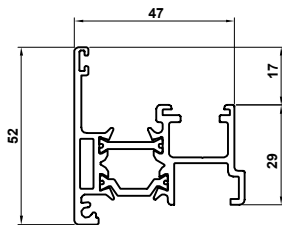

ALITHERM PLUS DOOR WALL CHART MAIN PROFILES

ETD015
Outer Frame

ETD017
Outer Frame

ETD052
Outer Frame Coupler

ETD196
Low Threshold

ETD048
Dummy Mullion

ETC031N
T-Mullion

ETD024N
Z-Sash

ETD025N
T-Sash

ETD030
Midrail
use with ETD024N

ETC161
28mm Glazing

ETC162
28mm Glazing

ETC160
32mm Glazing

ETD033
Midrail
use with ETD025N

ETD197
Low Threshold
Sash Adaptor

VL72
Weather Drip