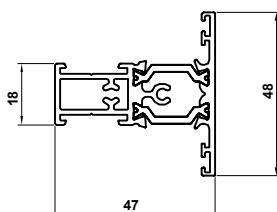

ALITHERM PLUS DOOR WALL CHART MAIN PROFILES

ETD015
Outer Frame

ETD017
Outer Frame

ETD052
Outer Frame Coupler

ETD196
Low Threshold

ETD048
Dummy Mullion

ETC031N
T-Mullion

ETD024N
Z-Sash

ETD025N
T-Sash

ETD030
Midrail
use with ETD024N

ETC161
28mm Glazing

ETC162
28mm Glazing

ETC160
32mm Glazing

ETD033
Midrail
use with ETD025N

ETD197
Low Threshold
Sash Adaptor

VL72
Weather Drip