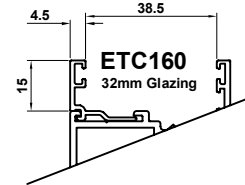

ALITHERM PLUS DOOR WALL CHART MAIN PROFILES

ETD015
Outer Frame

ETD017
Outer Frame

ETD052
Outer Frame Coupler

ETD196
Low Threshold

ETD048
Dummy Mullion

ETC031N
T-Mullion

ETD024N
Z-Sash

ETD025N
T-Sash

ETD030
Midrail
use with ETD024N

ETC161
28mm Glazing

ETC162
28mm Glazing

ETC160
32mm Glazing

ETD033
Midrail
use with ETD025N

ETD197
Low Threshold
Sash Adaptor

VL72
Weather Drip

PCX17
Eurogroove infill

EUD03
Low Threshold Ramp

ETD198
Low Threshold Rebate