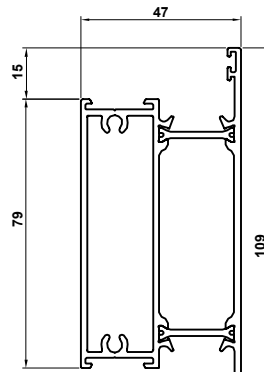

ALITHERM PLUS DOOR WALL CHART MAIN PROFILES

ETD015
Outer Frame

ETD017
Outer Frame

ETD052
Outer Frame Coupler

ETD196
Low Threshold

ETD048
Dummy Mullion

ETC031N
T-Mullion

ETD024N
Z-Sash

ETD025N
T-Sash

ETD030
Midrail
use with ETD024N

ETC161
28mm Glazing

ETC162
28mm Glazing

ETC160
32mm Glazing

ETD033
Midrail
use with ETD025N

ETD197
Low Threshold
Sash Adaptor

VL72
Weather Drip