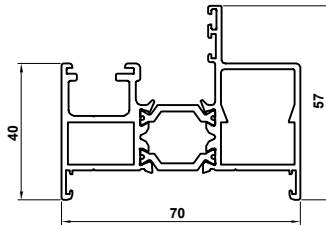

ALITHERM PLUS DOOR WALL CHART MAIN PROFILES

ETD015
Outer Frame

ETD017
Outer Frame

ETD052
Outer Frame Coupler

ETD196
Low Threshold

ETD048
Dummy Mullion

ETC031N
T-Mullion

ETD024N
Z-Sash

ETD025N
T-Sash

ETD030
Midrail
use with ETD024N

ETC161
28mm Glazing

ETC162
28mm Glazing

ETC160
32mm Glazing

ETD033
Midrail
use with ETD025N

ETD197
Low Threshold
Sash Adaptor

VL72
Weather Drip