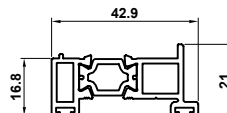

ETD025N
T-Sash

ETD030
Midrail
use with ETD024N

ETC161
28mm Glazing

ETC162
28mm Glazing

ETC160
32mm Glazing

ETD033
Midrail
use with ETD025N

ETD197
Low Threshold
Sash Adaptor

VL72
Weather Drip

PCX17
Eurogroove infill

EUD03
Low Threshold Ramp

ETD198
Low Threshold Rebate