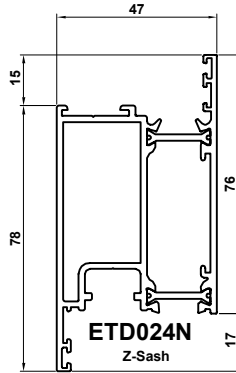

ALITHERM PLUS DOOR WALL CHART MAIN PROFILES

ETD015
Outer Frame

ETD017
Outer Frame

ETD052
Outer Frame Coupler

ETD196
Low Threshold

ETD048
Dummy Mullion

ETC031N
T-Mullion

ETD024N
Z-Sash

ETD025N
T-Sash

ETD030
Midrail
use with ETD024N

ETC161
28mm Glazing

ETC162
28mm Glazing

ETC160
32mm Glazing

ETD033
Midrail
use with ETD025N

ETD197
Low Threshold
Sash Adaptor

VL72
Weather Drip