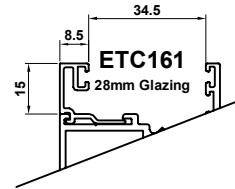

ALITHERM PLUS DOOR WALL CHART MAIN PROFILES

ETD015
Outer Frame

ETD017
Outer Frame

ETD052
Outer Frame Coupler

ETD196
Low Threshold

ETD048
Dummy Mullion

ETC031N
T-Mullion

ETD024N
Z-Sash

ETD025N
T-Sash

ETD030
Midrail
use with ETD024N

ETC161
28mm Glazing

ETC162
28mm Glazing

ETC160
32mm Glazing

ETD033
Midrail
use with ETD025N

ETD197
Low Threshold
Sash Adaptor

VL72
Weather Drip

PCX17
Eurogroove infill

EUD03
Low Threshold Ramp

ETD198
Low Threshold Rebate