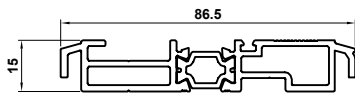

ALITHERM PLUS DOOR WALL CHART MAIN PROFILES

ETD015
Outer Frame

ETD017
Outer Frame

ETD052
Outer Frame Coupler

ETD196
Low Threshold

ETD048
Dummy Mullion

ETC031N
T-Mullion

ETD024N
Z-Sash

ETD025N
T-Sash

ETD030
Midrail
use with ETD024N

ETC161
28mm Glazing

ETC162
28mm Glazing

ETC160
32mm Glazing

ETD033
Midrail
use with ETD025N

ETD197
Low Threshold
Sash Adaptor

VL72
Weather Drip