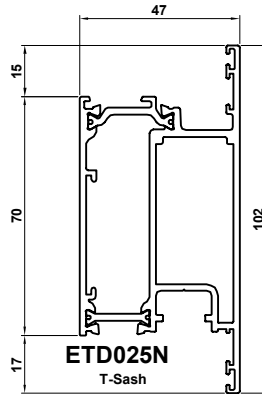

ALITHERM PLUS DOOR WALL CHART MAIN PROFILES

ETD015
Outer Frame

ETD017
Outer Frame

ETD052
Outer Frame Coupler

ETD196
Low Threshold

ETD048
Dummy Mullion

ETC031N
T-Mullion

ETD024N
Z-Sash

ETD025N
T-Sash

ETD030
Midrail
use with ETD024N

ETC161
28mm Glazing

ETC162
28mm Glazing

ETC160
32mm Glazing

ETD033
Midrail
use with ETD025N

ETD197
Low Threshold
Sash Adaptor

VL72
Weather Drip