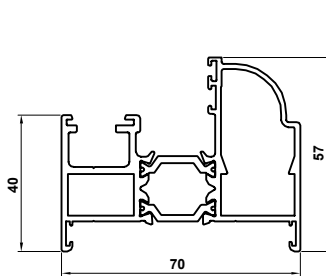

ALITHERM PLUS DOOR WALL CHART MAIN PROFILES

ETD015
Outer Frame

ETD017
Outer Frame

ETD052
Outer Frame Coupler

ETD196
Low Threshold

ETD048
Dummy Mullion

ETC031N
T-Mullion

ETD024N
Z-Sash

ETD025N
T-Sash

ETD030
Midrail
use with ETD024N

ETC161
28mm Glazing

ETC162
28mm Glazing

ETC160
32mm Glazing

ETD033
Midrail
use with ETD025N

ETD197
Low Threshold
Sash Adaptor

VL72
Weather Drip