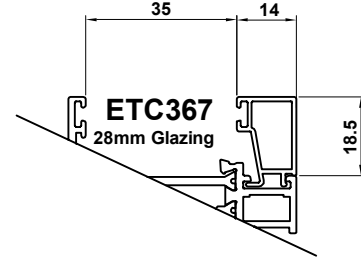

**ALITHERM 300 CASEMENT WALL CHART MAIN PROFILES  
 WINDOW SYSTEMS 1 & 2 CONTEMPORARY**

Bead Options for:  
 Externally glazed sashes (Z sashes)  
 Externally & Internally glazed fixed lights

Bead Options for:  
 Internally glazed sashes (T sashes)

**ALITHERM 300 CASEMENT WALL CHART MAIN PROFILES**  
**WINDOW SYSTEM 5 CLASSIC-AL**

**ZSB168**  
 Outer Frame

**ETC327**  
 Externally Glazed Sash - Featured

**ZSB167**  
 T- Transom/ Mullion

Bead Options for:  
 Externally glazed sashes (Z sashes)  
 Externally & Internally glazed fixed lights

**ETC375**  
 28mm Glazing

**ETC376**  
 36mm Glazing

**DV515**  
 Outer Frame Extension

**DV559**  
 Outer Frame Extension