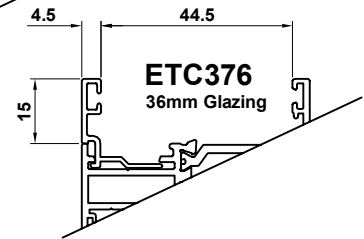

**ALITHERM 300 CASEMENT WALL CHART MAIN PROFILES  
 WINDOW SYSTEMS 1 & 2 CONTEMPORARY**

Bead Options for:  
 Externally glazed sashes (Z sashes)  
 Externally & Internally glazed fixed lights

Bead Options for:  
 Internally glazed sashes (T sashes)

**ALITHERM 300 CASEMENT WALL CHART MAIN PROFILES**  
**WINDOW SYSTEM 5 CLASSIC-AL**

**ZSB168**  
 Outer Frame

**ETC327**  
 Externally Glazed Sash - Featured

**ZSB167**  
 T- Transom/ Mullion

Bead Options for:  
 Externally glazed sashes (Z sashes)  
 Externally & Internally glazed fixed lights