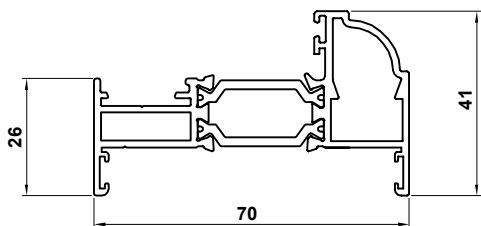

**ALITHERM 300 CASEMENT WALL CHART MAIN PROFILES  
 WINDOW SYSTEMS 1 & 2 CONTEMPORARY**

Bead Options for:  
 Externally glazed sashes (Z sashes)  
 Externally & Internally glazed fixed lights

Bead Options for:  
 Internally glazed sashes (T sashes)

**ALITHERM 300 CASEMENT WALL CHART MAIN PROFILES**  
**WINDOW SYSTEM 5 CLASSIC-AL**

**ZSB168**  
 Outer Frame

**ETC327**  
 Externally Glazed Sash - Featured

**ZSB167**  
 T- Transom/ Mullion

Bead Options for:  
 Externally glazed sashes (Z sashes)  
 Externally & Internally glazed fixed lights