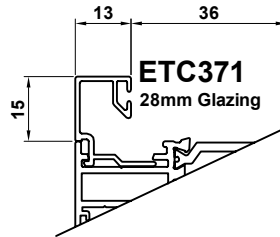

**ALITHERM 300 CASEMENT WALL CHART MAIN PROFILES  
 WINDOW SYSTEMS 1 & 2 CONTEMPORARY**

Bead Options for:  
 Externally glazed sashes (Z sashes)  
 Externally & Internally glazed fixed lights

Bead Options for:  
 Internally glazed sashes (T sashes)

**ALITHERM 300 CASEMENT WALL CHART MAIN PROFILES**  
**WINDOW SYSTEM 5 CLASSIC-AL**

**ZSB168**  
 Outer Frame

**ETC327**  
 Externally Glazed Sash - Featured

**ZSB167**  
 T- Transom/ Mullion

Bead Options for:  
 Externally glazed sashes (Z sashes)  
 Externally & Internally glazed fixed lights