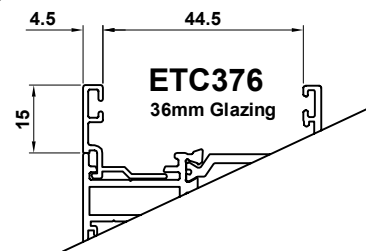

**ALITHERM 300 CASEMENT WALL CHART MAIN PROFILES**  
**WINDOW SYSTEM 5 CLASSIC-AL**

**ZSB168**  
 Outer Frame

**ETC327**  
 Externally Glazed Sash - Featured

**ZSB167**  
 T- Transom/ Mullion

Bead Options for:  
 Externally glazed sashes (Z sashes)  
 Externally & Internally glazed fixed lights

**ETC375**  
 28mm Glazing

**ETC376**  
 36mm Glazing

**DV515**  
 Outer Frame Extension

**DV559**  
 Outer Frame Extension