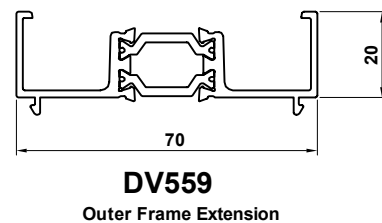

**ALITHERM 300 CASEMENT WALL CHART MAIN PROFILES  
 WINDOW SYSTEMS 1 & 2 CONTEMPORARY**

Bead Options for:  
 Externally glazed sashes (Z sashes)  
 Externally & Internally glazed fixed lights

Bead Options for:  
 Internally glazed sashes (T sashes)

**ALITHERM 300 CASEMENT WALL CHART MAIN PROFILES**  
**WINDOW SYSTEM 5 CLASSIC-AL**

**ZSB168**  
 Outer Frame

**ETC327**  
 Externally Glazed Sash - Featured

**ZSB167**  
 T- Transom/ Mullion

Bead Options for:  
 Externally glazed sashes (Z sashes)  
 Externally & Internally glazed fixed lights