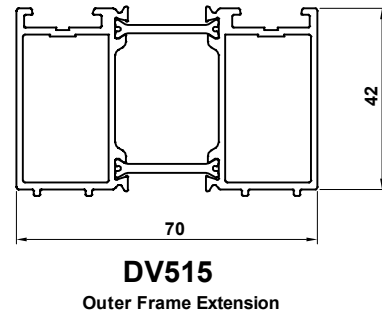

**ALITHERM 300 CASEMENT WALL CHART MAIN PROFILES  
 WINDOW SYSTEMS 1 & 2 CONTEMPORARY**

Bead Options for:  
 Externally glazed sashes (Z sashes)  
 Externally & Internally glazed fixed lights

Bead Options for:  
 Internally glazed sashes (T sashes)

**ALITHERM 300 CASEMENT WALL CHART MAIN PROFILES**  
**WINDOW SYSTEM 5 CLASSIC-AL**

**ZSB168**  
 Outer Frame

**ETC327**  
 Externally Glazed Sash - Featured

**ZSB167**  
 T- Transom/ Mullion

Bead Options for:  
 Externally glazed sashes (Z sashes)  
 Externally & Internally glazed fixed lights