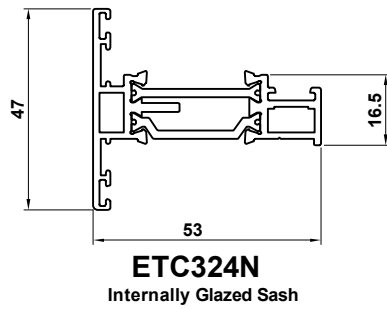

**ALITHERM 300 CASEMENT WALL CHART MAIN PROFILES  
 WINDOW SYSTEMS 1 & 2 CONTEMPORARY**

Bead Options for:  
 Externally glazed sashes (Z sashes)  
 Externally & Internally glazed fixed lights

Bead Options for:  
 Internally glazed sashes (T sashes)

**ALITHERM 300 CASEMENT WALL CHART MAIN PROFILES**  
**WINDOW SYSTEM 5 CLASSIC-AL**

**ZSB168**  
 Outer Frame

**ETC327**  
 Externally Glazed Sash - Featured

**ZSB167**  
 T- Transom/ Mullion

Bead Options for:  
 Externally glazed sashes (Z sashes)  
 Externally & Internally glazed fixed lights