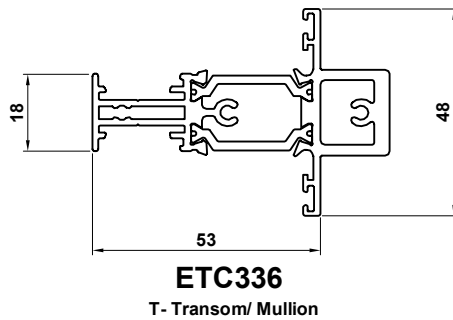

**ALITHERM 300 CASEMENT WALL CHART MAIN PROFILES  
 WINDOW SYSTEMS 1 & 2 CONTEMPORARY**

Bead Options for:  
 Externally glazed sashes (Z sashes)  
 Externally & Internally glazed fixed lights

Bead Options for:  
 Internally glazed sashes (T sashes)

**ALITHERM 300 CASEMENT WALL CHART MAIN PROFILES**  
**WINDOW SYSTEM 5 CLASSIC-AL**

**ZSB168**  
 Outer Frame

**ETC327**  
 Externally Glazed Sash - Featured

**ZSB167**  
 T- Transom/ Mullion

Bead Options for:  
 Externally glazed sashes (Z sashes)  
 Externally & Internally glazed fixed lights