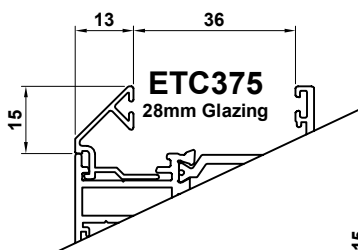

**ALITHERM 300 CASEMENT WALL CHART MAIN PROFILES**  
**WINDOW SYSTEM 5 CLASSIC-AL**

**ZSB168**  
 Outer Frame

**ETC327**  
 Externally Glazed Sash - Featured

**ZSB167**  
 T- Transom/ Mullion

Bead Options for:  
 Externally glazed sashes (Z sashes)  
 Externally & Internally glazed fixed lights

**ETC375**  
 28mm Glazing

**ETC376**  
 36mm Glazing

**DV515**  
 Outer Frame Extension

**DV559**  
 Outer Frame Extension