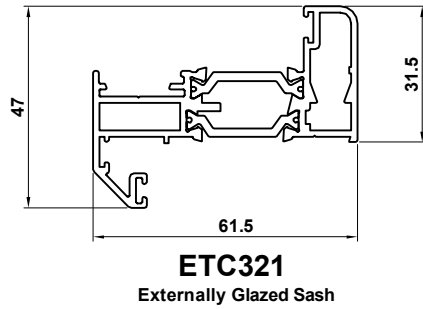

**ALITHERM 300 CASEMENT WALL CHART MAIN PROFILES  
 WINDOW SYSTEMS 1 & 2 CONTEMPORARY**

Bead Options for:  
 Externally glazed sashes (Z sashes)  
 Externally & Internally glazed fixed lights

Bead Options for:  
 Internally glazed sashes (T sashes)

**ALITHERM 300 CASEMENT WALL CHART MAIN PROFILES**  
**WINDOW SYSTEM 5 CLASSIC-AL**

**ZSB168**  
 Outer Frame

**ETC327**  
 Externally Glazed Sash - Featured

**ZSB167**  
 T- Transom/ Mullion

Bead Options for:  
 Externally glazed sashes (Z sashes)  
 Externally & Internally glazed fixed lights