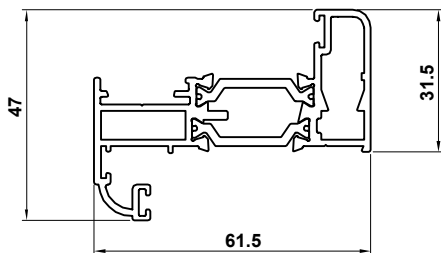

**ALITHERM 300 CASEMENT WALL CHART MAIN PROFILES  
 WINDOW SYSTEMS 1 & 2 CONTEMPORARY**

Bead Options for:  
 Externally glazed sashes (Z sashes)  
 Externally & Internally glazed fixed lights

Bead Options for:  
 Internally glazed sashes (T sashes)

**ALITHERM 300 CASEMENT WALL CHART MAIN PROFILES**  
**WINDOW SYSTEM 5 CLASSIC-AL**

**ZSB168**  
 Outer Frame

**ETC327**  
 Externally Glazed Sash - Featured

**ZSB167**  
 T- Transom/ Mullion

Bead Options for:  
 Externally glazed sashes (Z sashes)  
 Externally & Internally glazed fixed lights