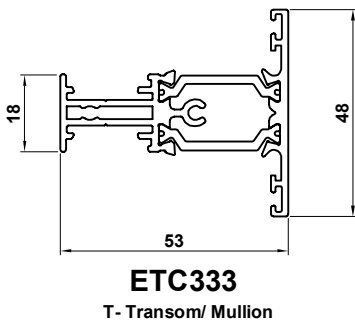

**ALITHERM 300 CASEMENT WALL CHART MAIN PROFILES  
 WINDOW SYSTEMS 1 & 2 CONTEMPORARY**

Bead Options for:  
 Externally glazed sashes (Z sashes)  
 Externally & Internally glazed fixed lights

Bead Options for:  
 Internally glazed sashes (T sashes)

**ALITHERM 300 CASEMENT WALL CHART MAIN PROFILES**  
**WINDOW SYSTEM 5 CLASSIC-AL**

**ZSB168**  
 Outer Frame

**ETC327**  
 Externally Glazed Sash - Featured

**ZSB167**  
 T- Transom/ Mullion

Bead Options for:  
 Externally glazed sashes (Z sashes)  
 Externally & Internally glazed fixed lights