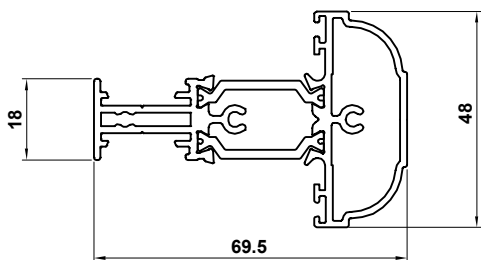

**ALITHERM 300 CASEMENT WALL CHART MAIN PROFILES  
 WINDOW SYSTEMS 1 & 2 CONTEMPORARY**

Bead Options for:  
 Externally glazed sashes (Z sashes)  
 Externally & Internally glazed fixed lights

Bead Options for:  
 Internally glazed sashes (T sashes)

**ALITHERM 300 CASEMENT WALL CHART MAIN PROFILES**  
**WINDOW SYSTEM 5 CLASSIC-AL**

**ZSB168**  
 Outer Frame

**ETC327**  
 Externally Glazed Sash - Featured

**ZSB167**  
 T- Transom/ Mullion

Bead Options for:  
 Externally glazed sashes (Z sashes)  
 Externally & Internally glazed fixed lights