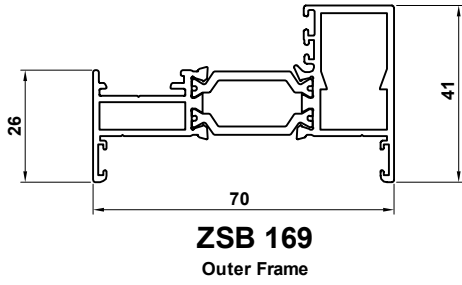

**ALITHERM 300 CASEMENT WALL CHART MAIN PROFILES  
 WINDOW SYSTEMS 1 & 2 CONTEMPORARY**

Bead Options for:  
 Externally glazed sashes (Z sashes)  
 Externally & Internally glazed fixed lights

Bead Options for:  
 Internally glazed sashes (T sashes)

**ALITHERM 300 CASEMENT WALL CHART MAIN PROFILES**  
**WINDOW SYSTEM 5 CLASSIC-AL**

**ZSB168**  
 Outer Frame

**ETC327**  
 Externally Glazed Sash - Featured

**ZSB167**  
 T- Transom/ Mullion

Bead Options for:  
 Externally glazed sashes (Z sashes)  
 Externally & Internally glazed fixed lights