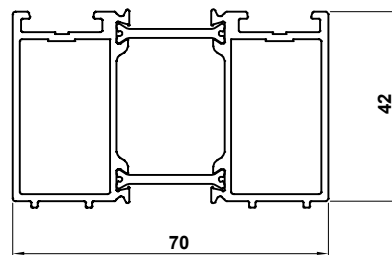

DV515
Outer Frame Extension